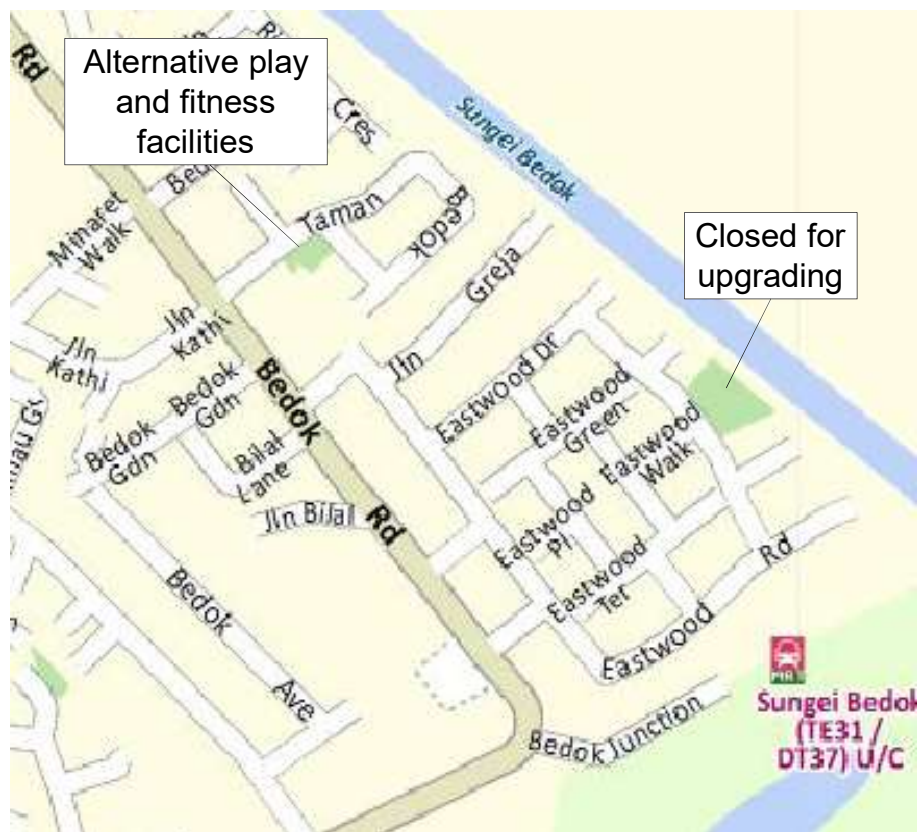

NOTICE

Eastwood Park Playground is closed for upgrading.

Please use the nearest alternative play and fitness facilities at Pesari Walk Playground as shown on the map.

Expected completion date: 31 May 2018