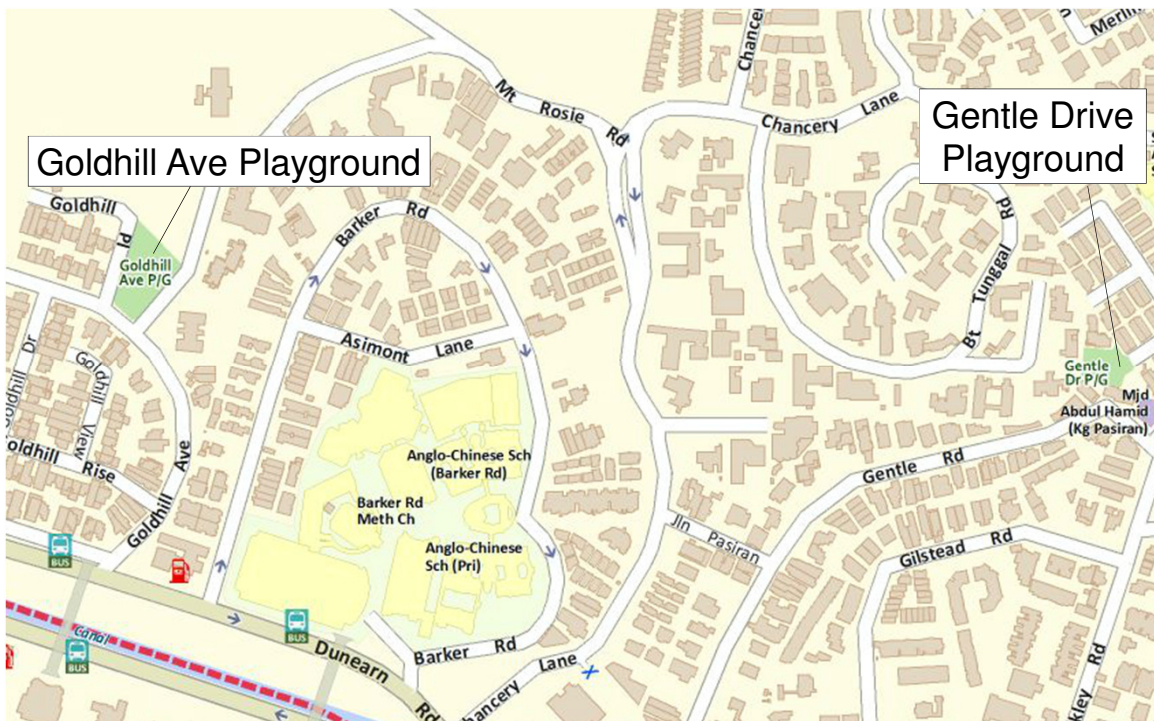

NOTICE

Goldhill Ave playground is closed for upgrading as part of the Estate Upgrading Programme.

Please use the nearest alternative playground at Gentle Drive as shown on the map.

**Expected date of completion:
2nd quarter 2017**