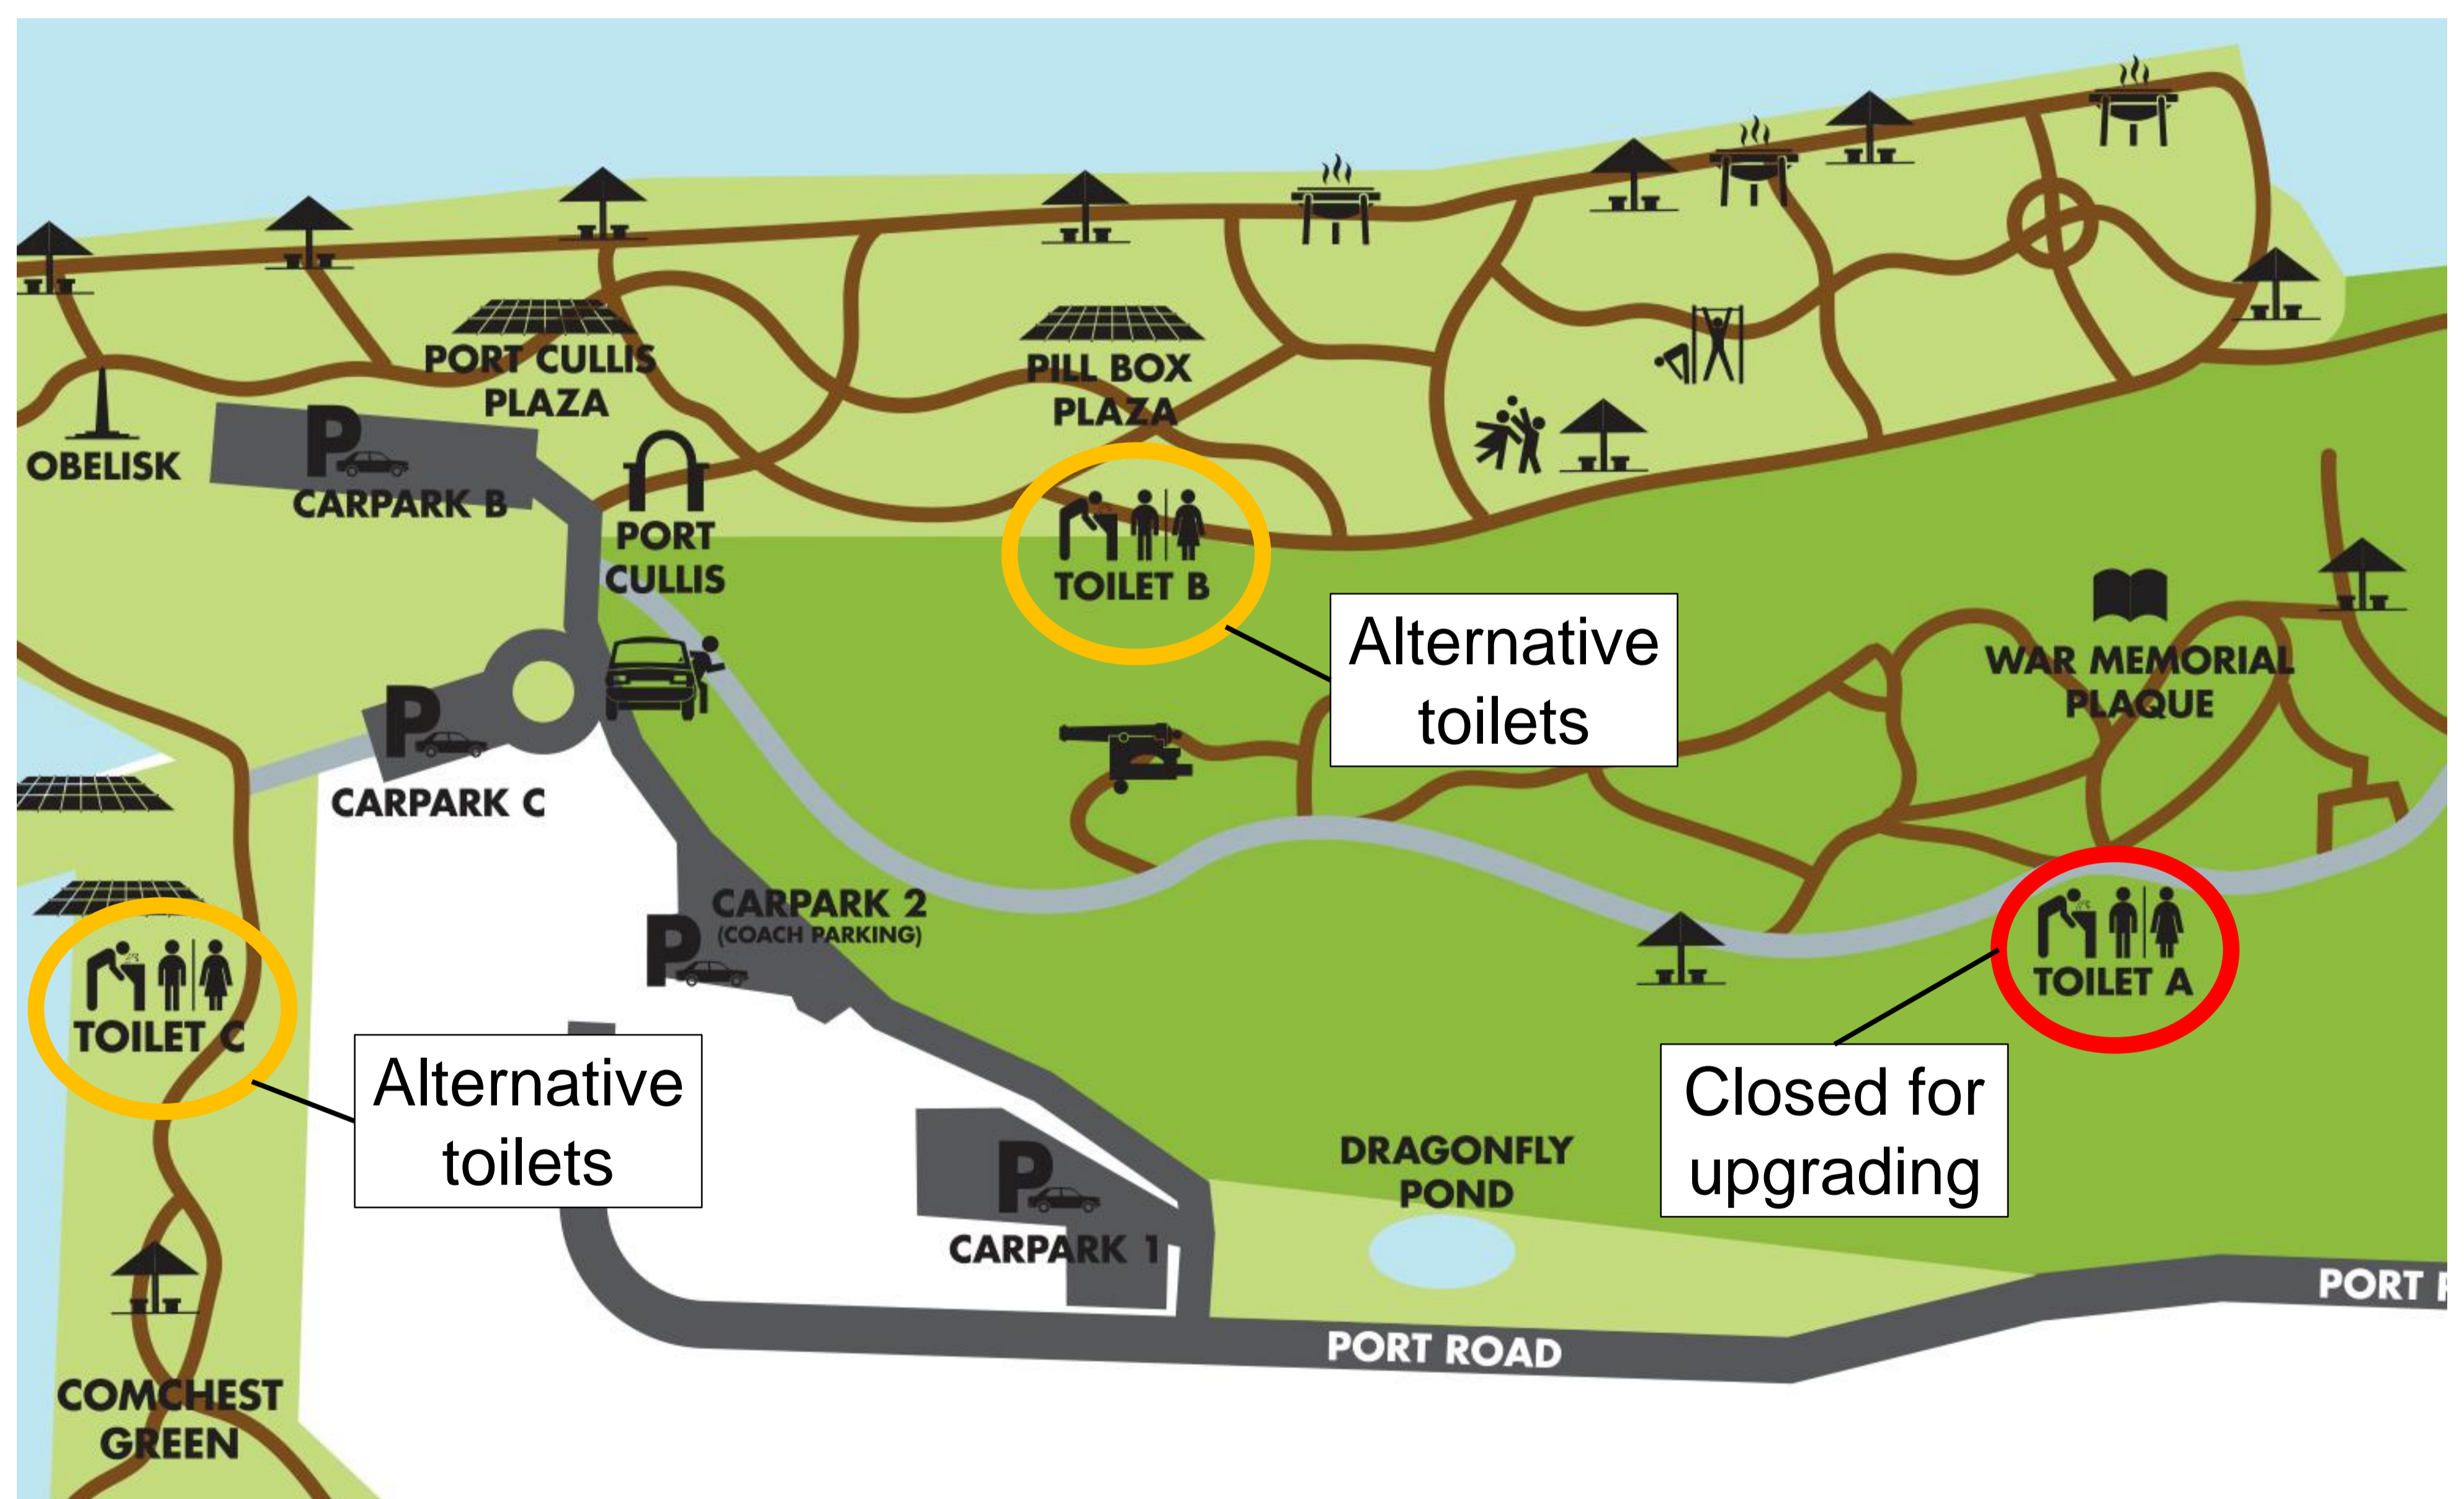

NOTICE

The toilets (circled in **red**) are closed for upgrading.

Please use the nearest alternative toilets (as circled in **yellow** on the map).

Expected completion date:
31 March 2018

Thank you for your understanding.