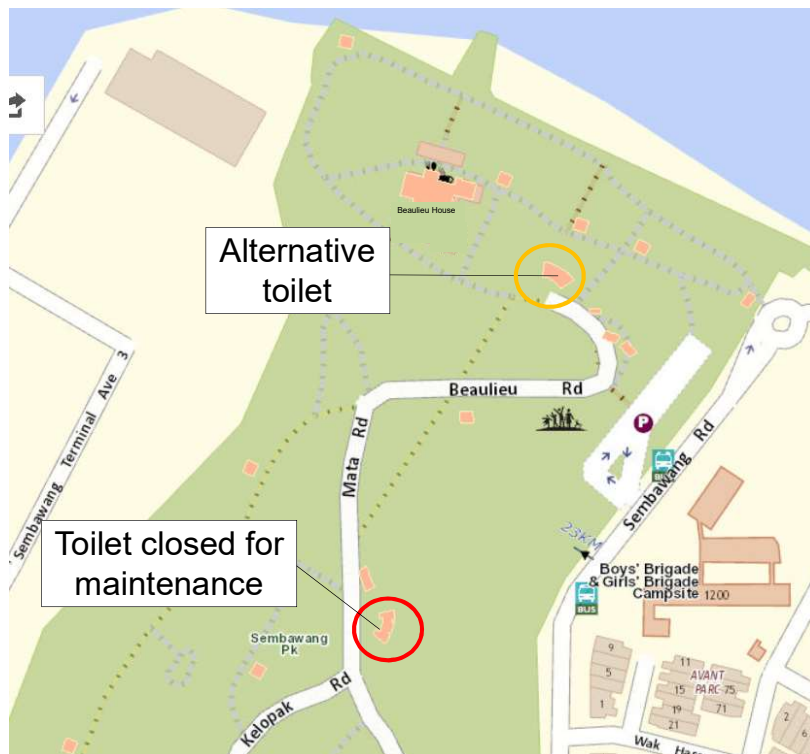

NOTICE

Toilet 2 in Sembawang Park (circled in red) is closed for maintenance from 6 August 2018.

Park goers can use Toilet 1 (circled in yellow) during this period.

Expected date of completion:
30 November 2018