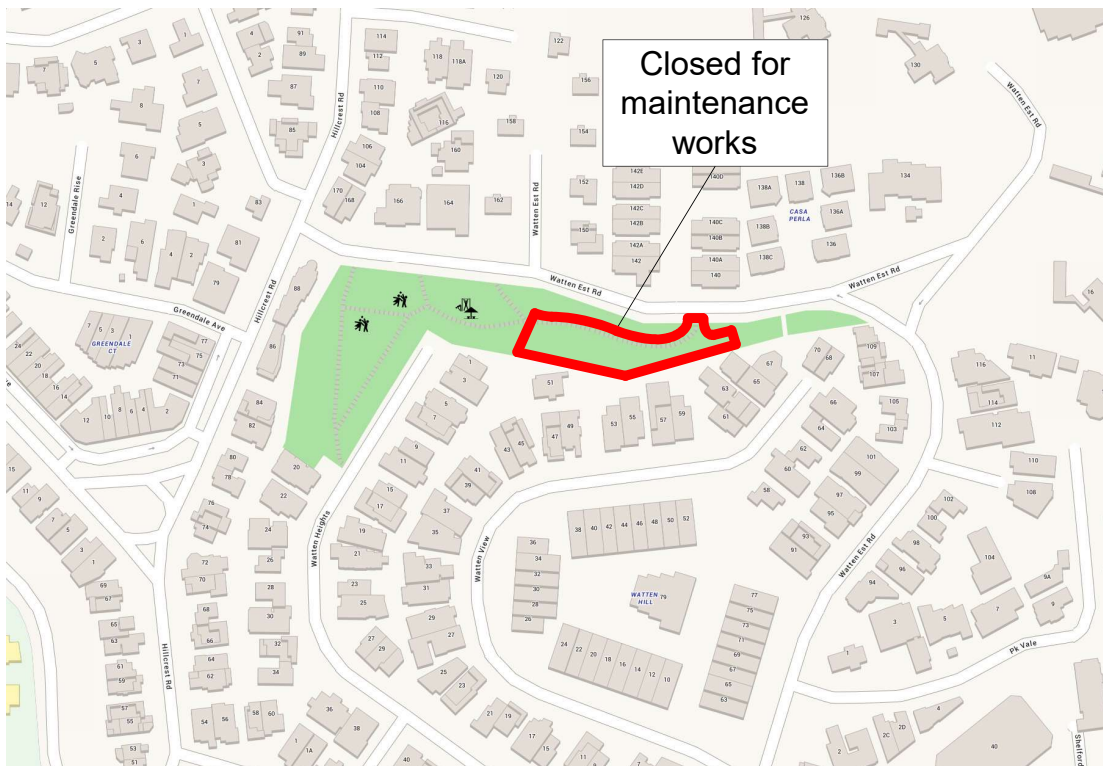

# NOTICE

A section of the Watten Heights  
Playground (marked in red) is closed  
for maintenance from  
**27 August 2018.**

**Park goers can continue to use the park  
facilities during this period.**

**Expected completion date:  
30 April 2019**