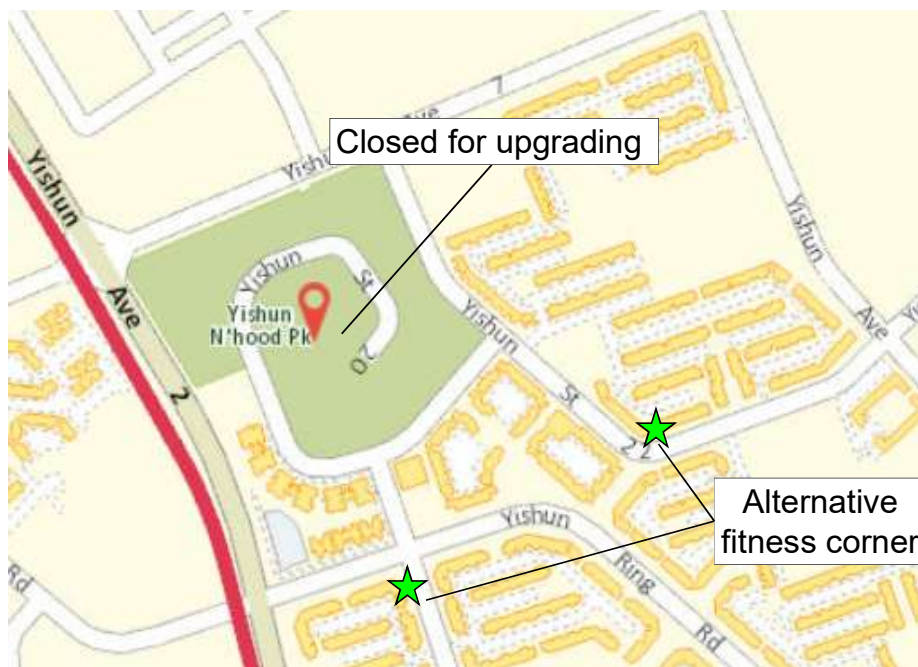

NOTICE

The Yishun Neighbourhood Park fitness corner is closed for improvement works from 5 July 2018.

Please use the nearest alternative fitness corners at Yishun Street 22 and Yishun Street 20 (as marked below).

**Expected date of completion:
31 August 2018**

Thank you for your understanding.