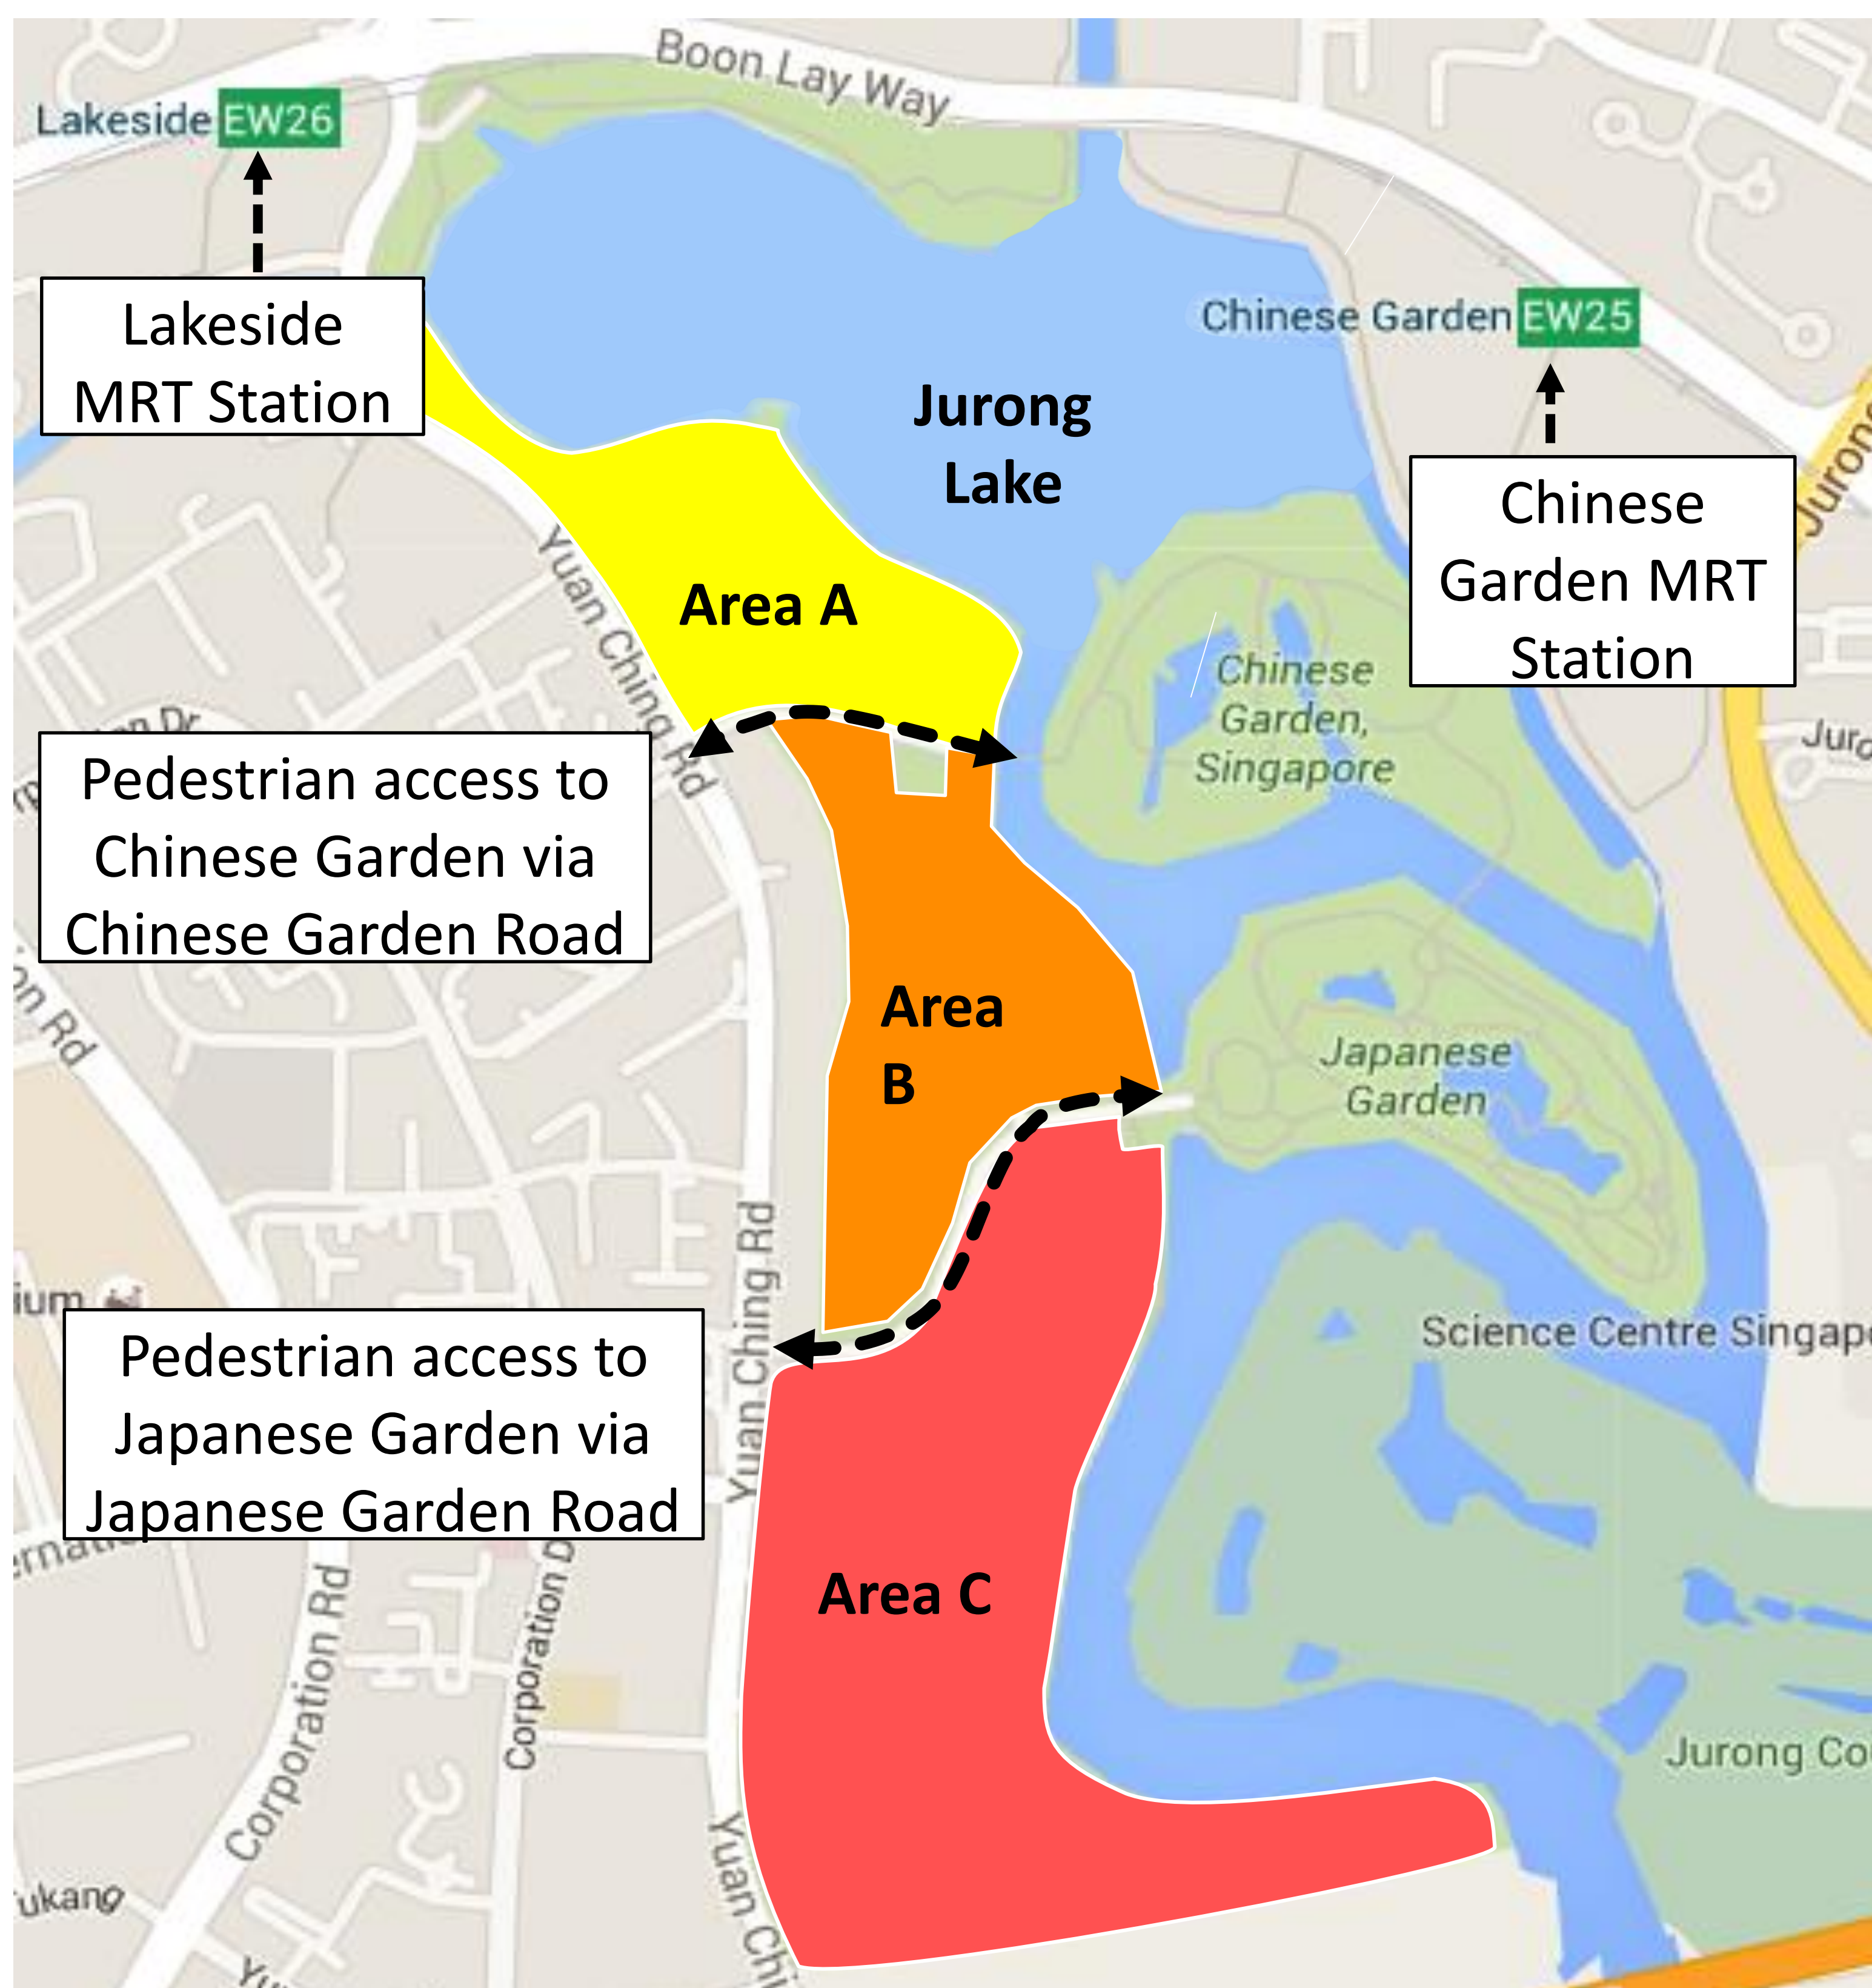

NOTICE

Jurong Lake Gardens West has been closed for re-development.

Pedestrians can continue to access Jurong Lake Gardens Central (Chinese Garden) and Jurong Lake Gardens Central (Japanese Garden) via Chinese Garden Road and Japanese Garden Road respectively.

Expected completion date: 2nd half of 2018

Thank you for your understanding.