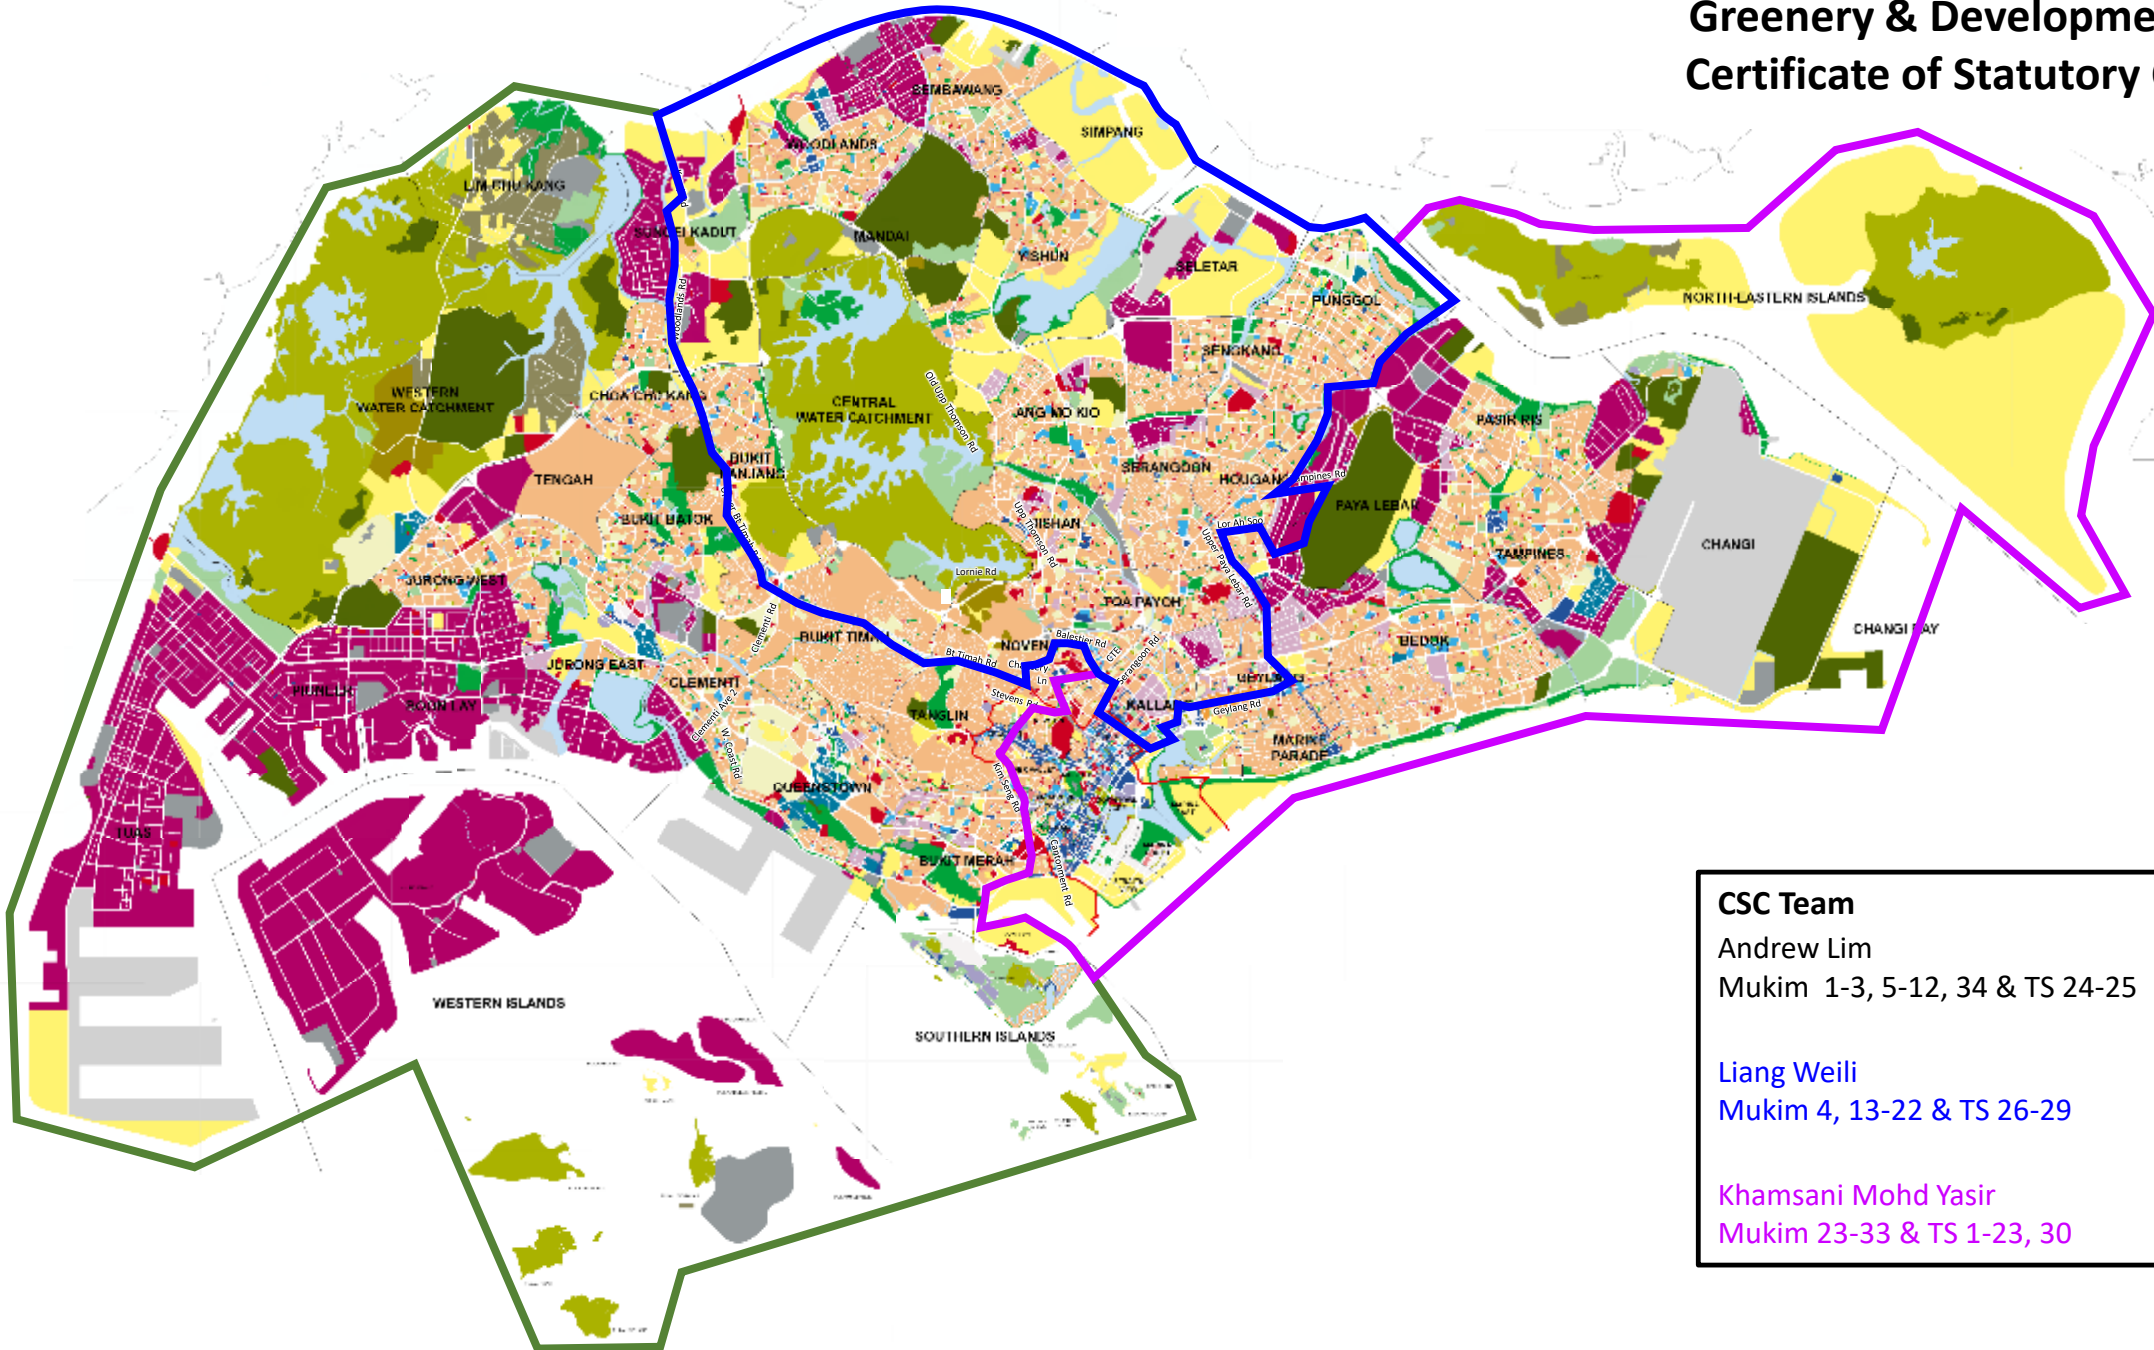

Greenery & Development Planning Certificate of Statutory Completion

CSC Team
Andrew Lim
Mukim 1-3, 5-12, 34 & TS 24-25

Liang Weili
Mukim 4, 13-22 & TS 26-29

Khamsani Mohd Yasir
Mukim 23-33 & TS 1-23, 30