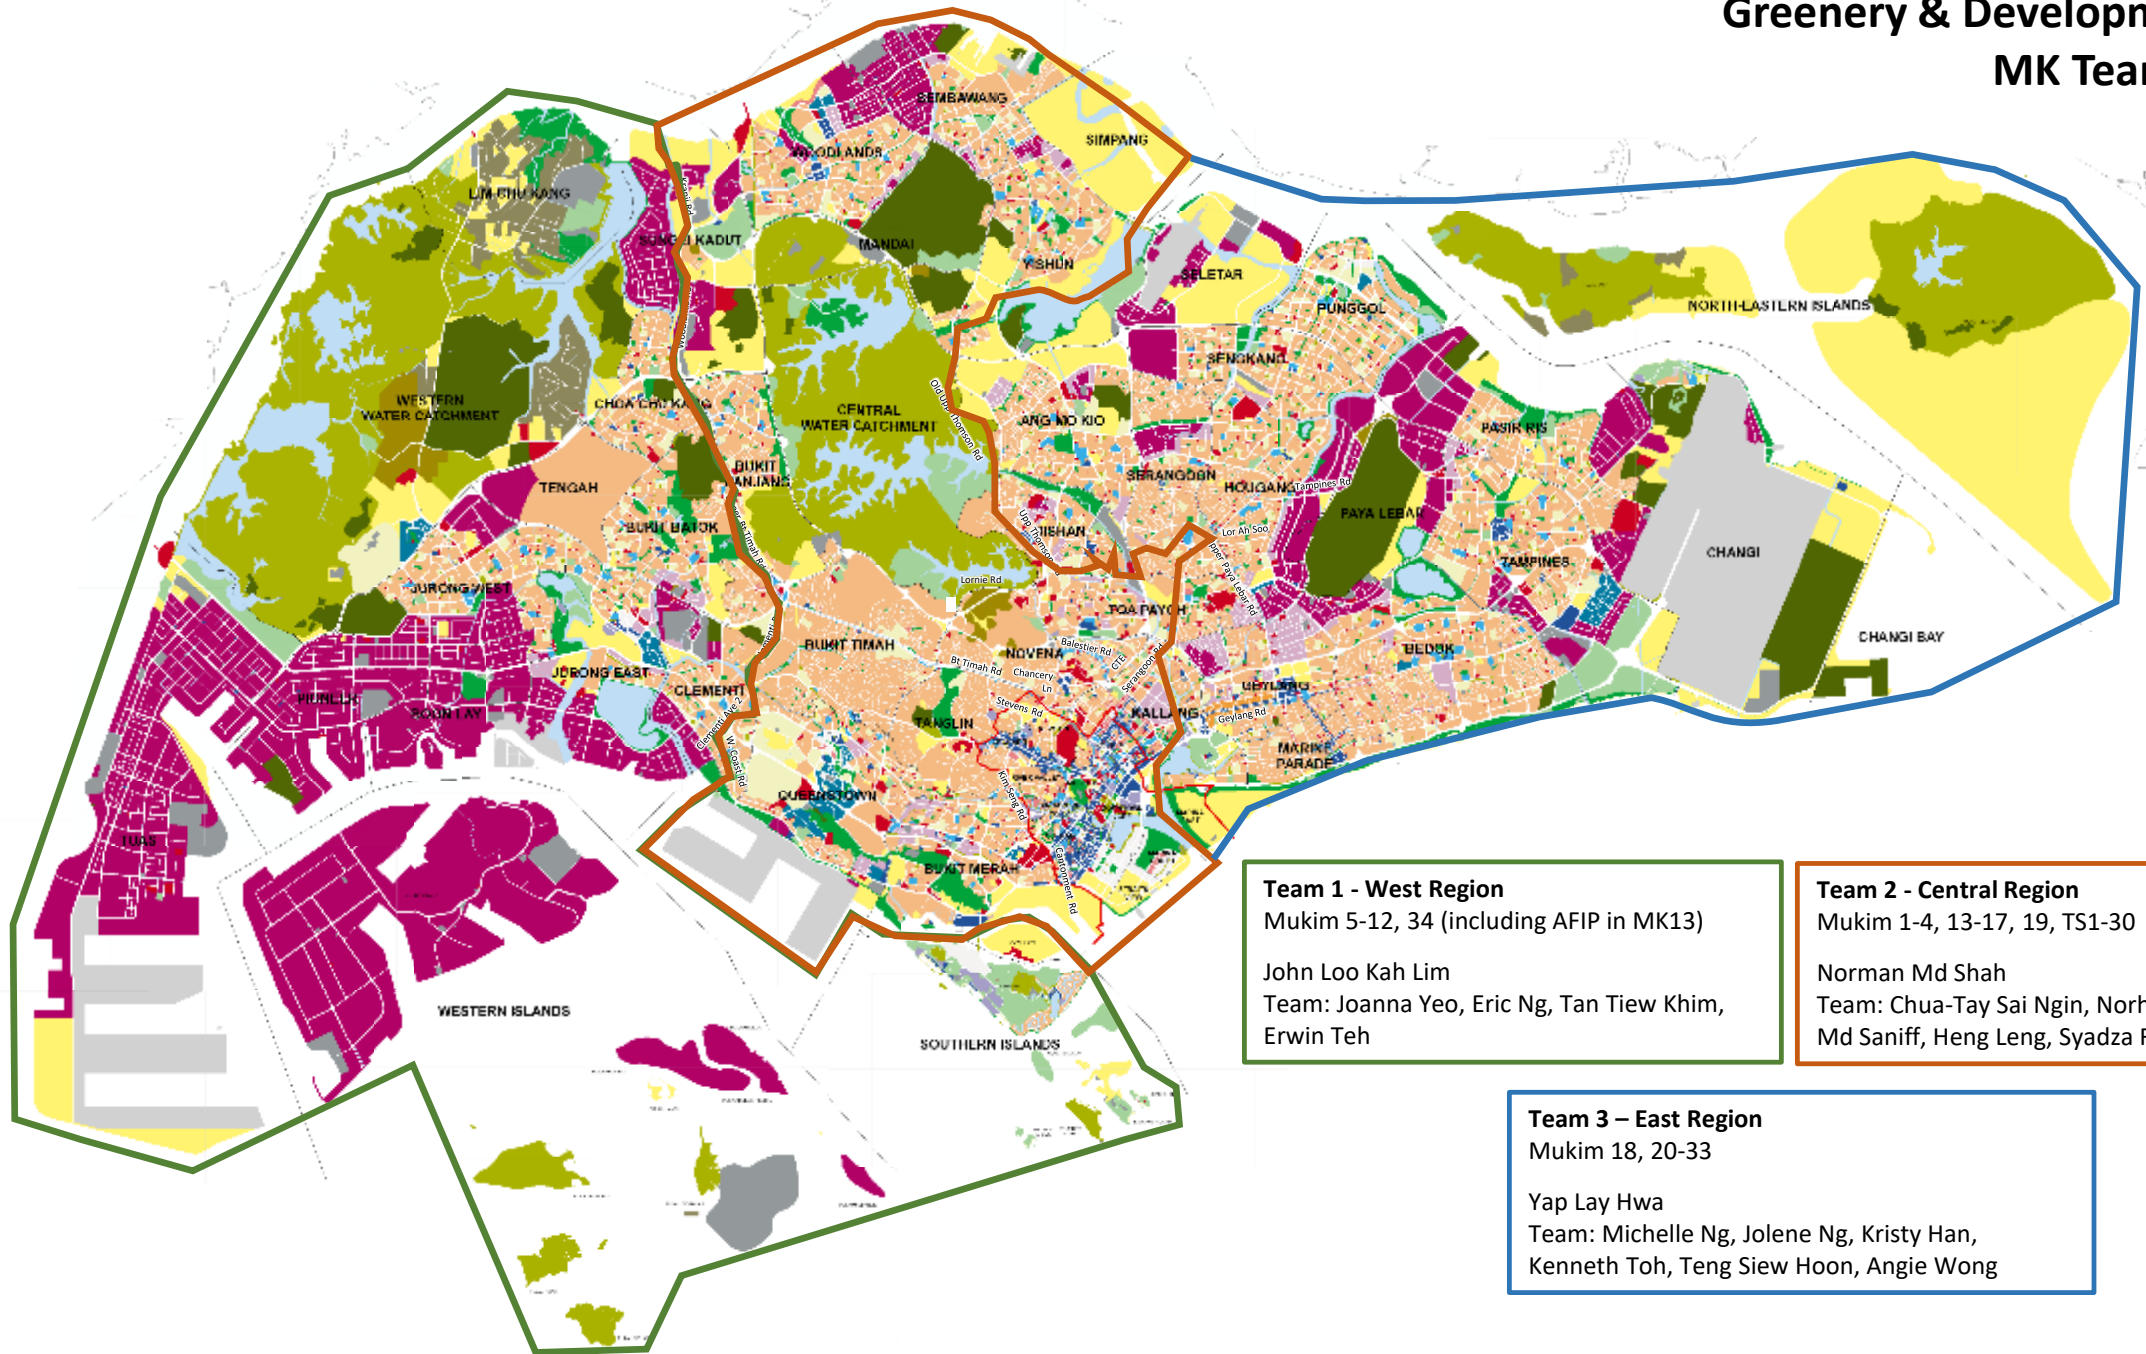

Greenery & Development Planning MK Team Boundaries

Team 1 - West Region
 Mukim 5-12, 34 (including AFIP in MK13)

 John Loo Kah Lim
 Team: Joanna Yeo, Eric Ng, Tan Tiew Khim, Erwin Teh

Team 2 - Central Region
 Mukim 1-4, 13-17, 19, TS1-30

 Norman Md Shah
 Team: Chua-Tay Sai Ngin, Norhayati Rahmat, Sheralee Md Saniff, Heng Leng, Syadza Riyadh Bin Sam Saimon

Team 3 - East Region
 Mukim 18, 20-33

 Yap Lay Hwa
 Team: Michelle Ng, Jolene Ng, Kristy Han, Kenneth Toh, Teng Siew Hoon, Angie Wong