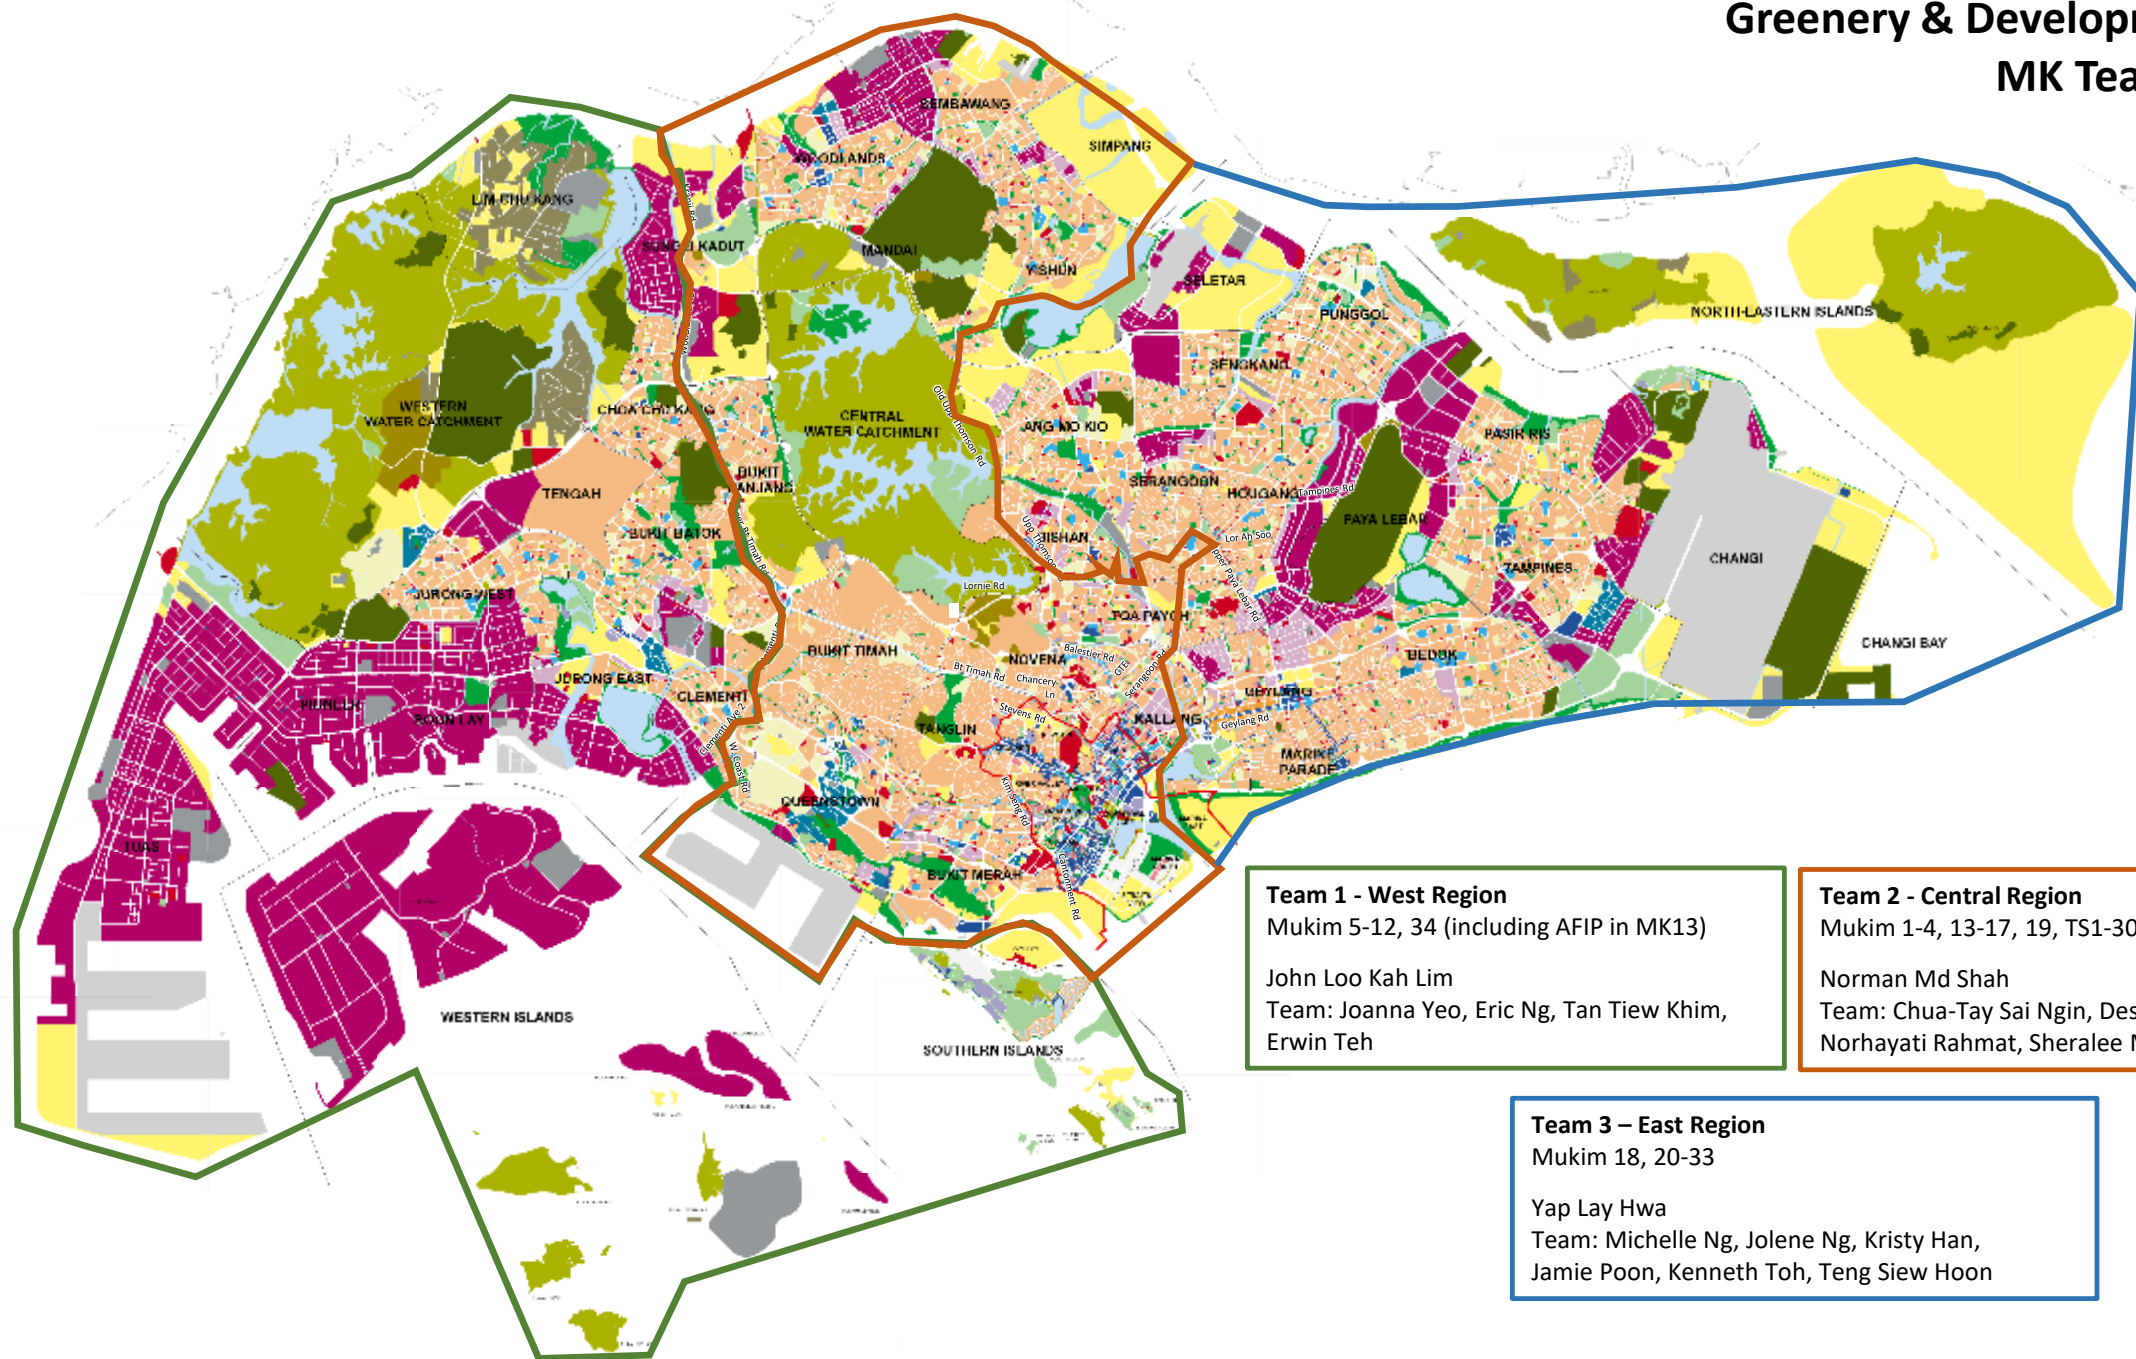

Greenery & Development Planning MK Team Boundaries

Team 1 - West Region
 Mukim 5-12, 34 (including AFIP in MK13)

John Loo Kah Lim
 Team: Joanna Yeo, Eric Ng, Tan Tiew Khim, Erwin Teh

Team 2 - Central Region
 Mukim 1-4, 13-17, 19, TS1-30

Norman Md Shah
 Team: Chua-Tay Sai Ngin, Desmond Ng, Norhayati Rahmat, Sheralee Md Saniff, Heng Leng

Team 3 - East Region
 Mukim 18, 20-33

Yap Lay Hwa
 Team: Michelle Ng, Jolene Ng, Kristy Han, Jamie Poon, Kenneth Toh, Teng Siew Hoon