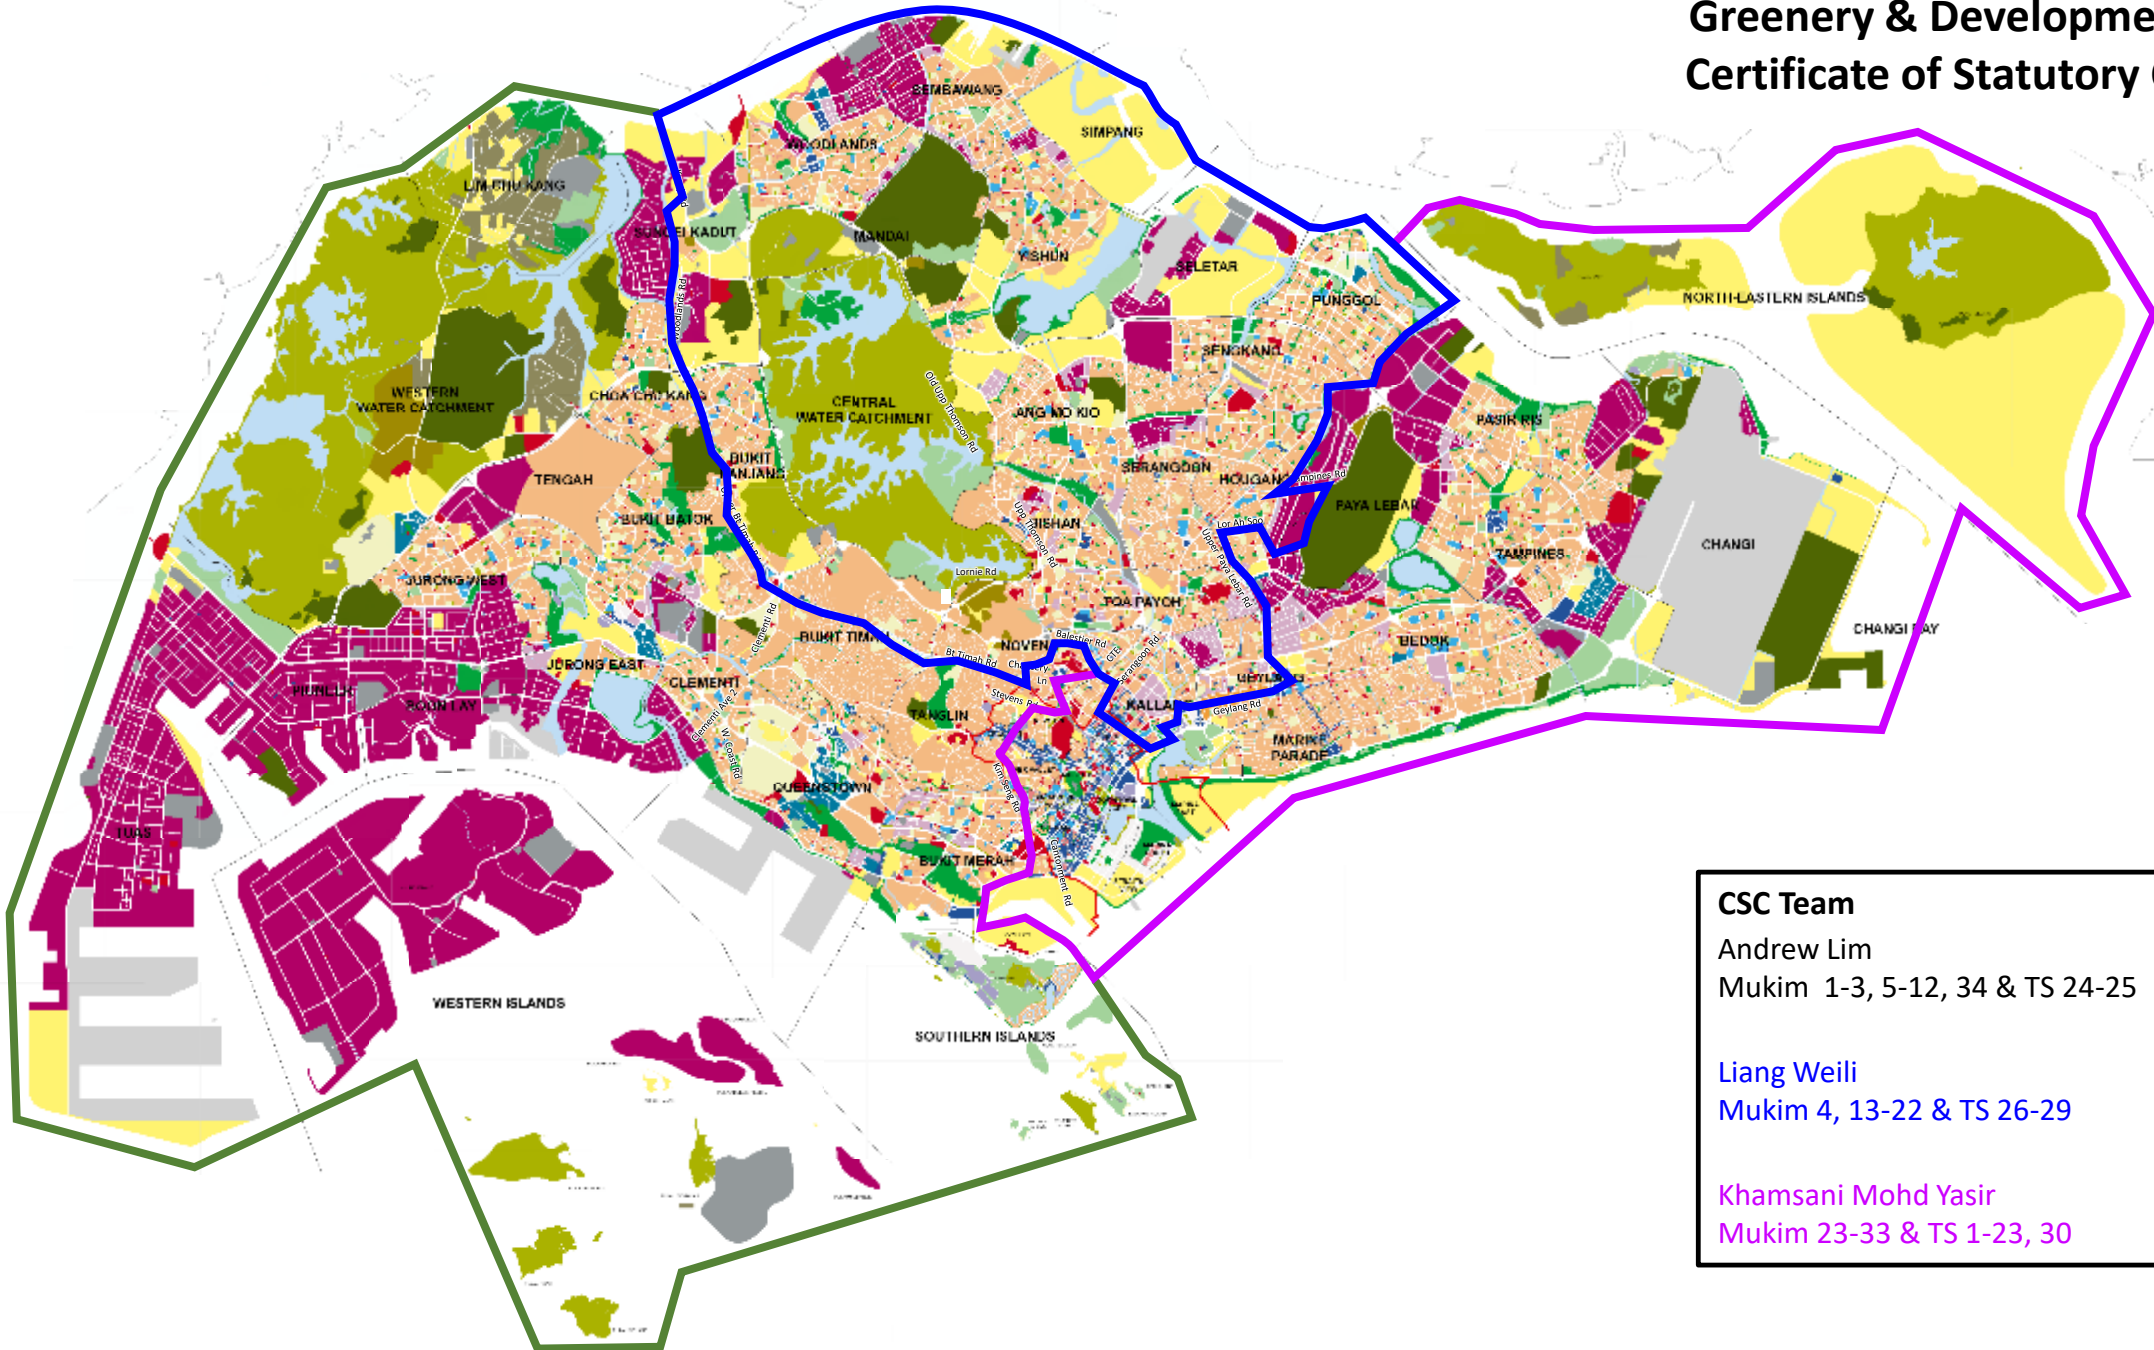

Greenery & Development Planning Certificate of Statutory Completion

CSC Team

Andrew Lim
Mukim 1-3, 5-12, 34 & TS 24-25

Liang Weili
Mukim 4, 13-22 & TS 26-29

Khamsani Mohd Yasir
Mukim 23-33 & TS 1-23, 30