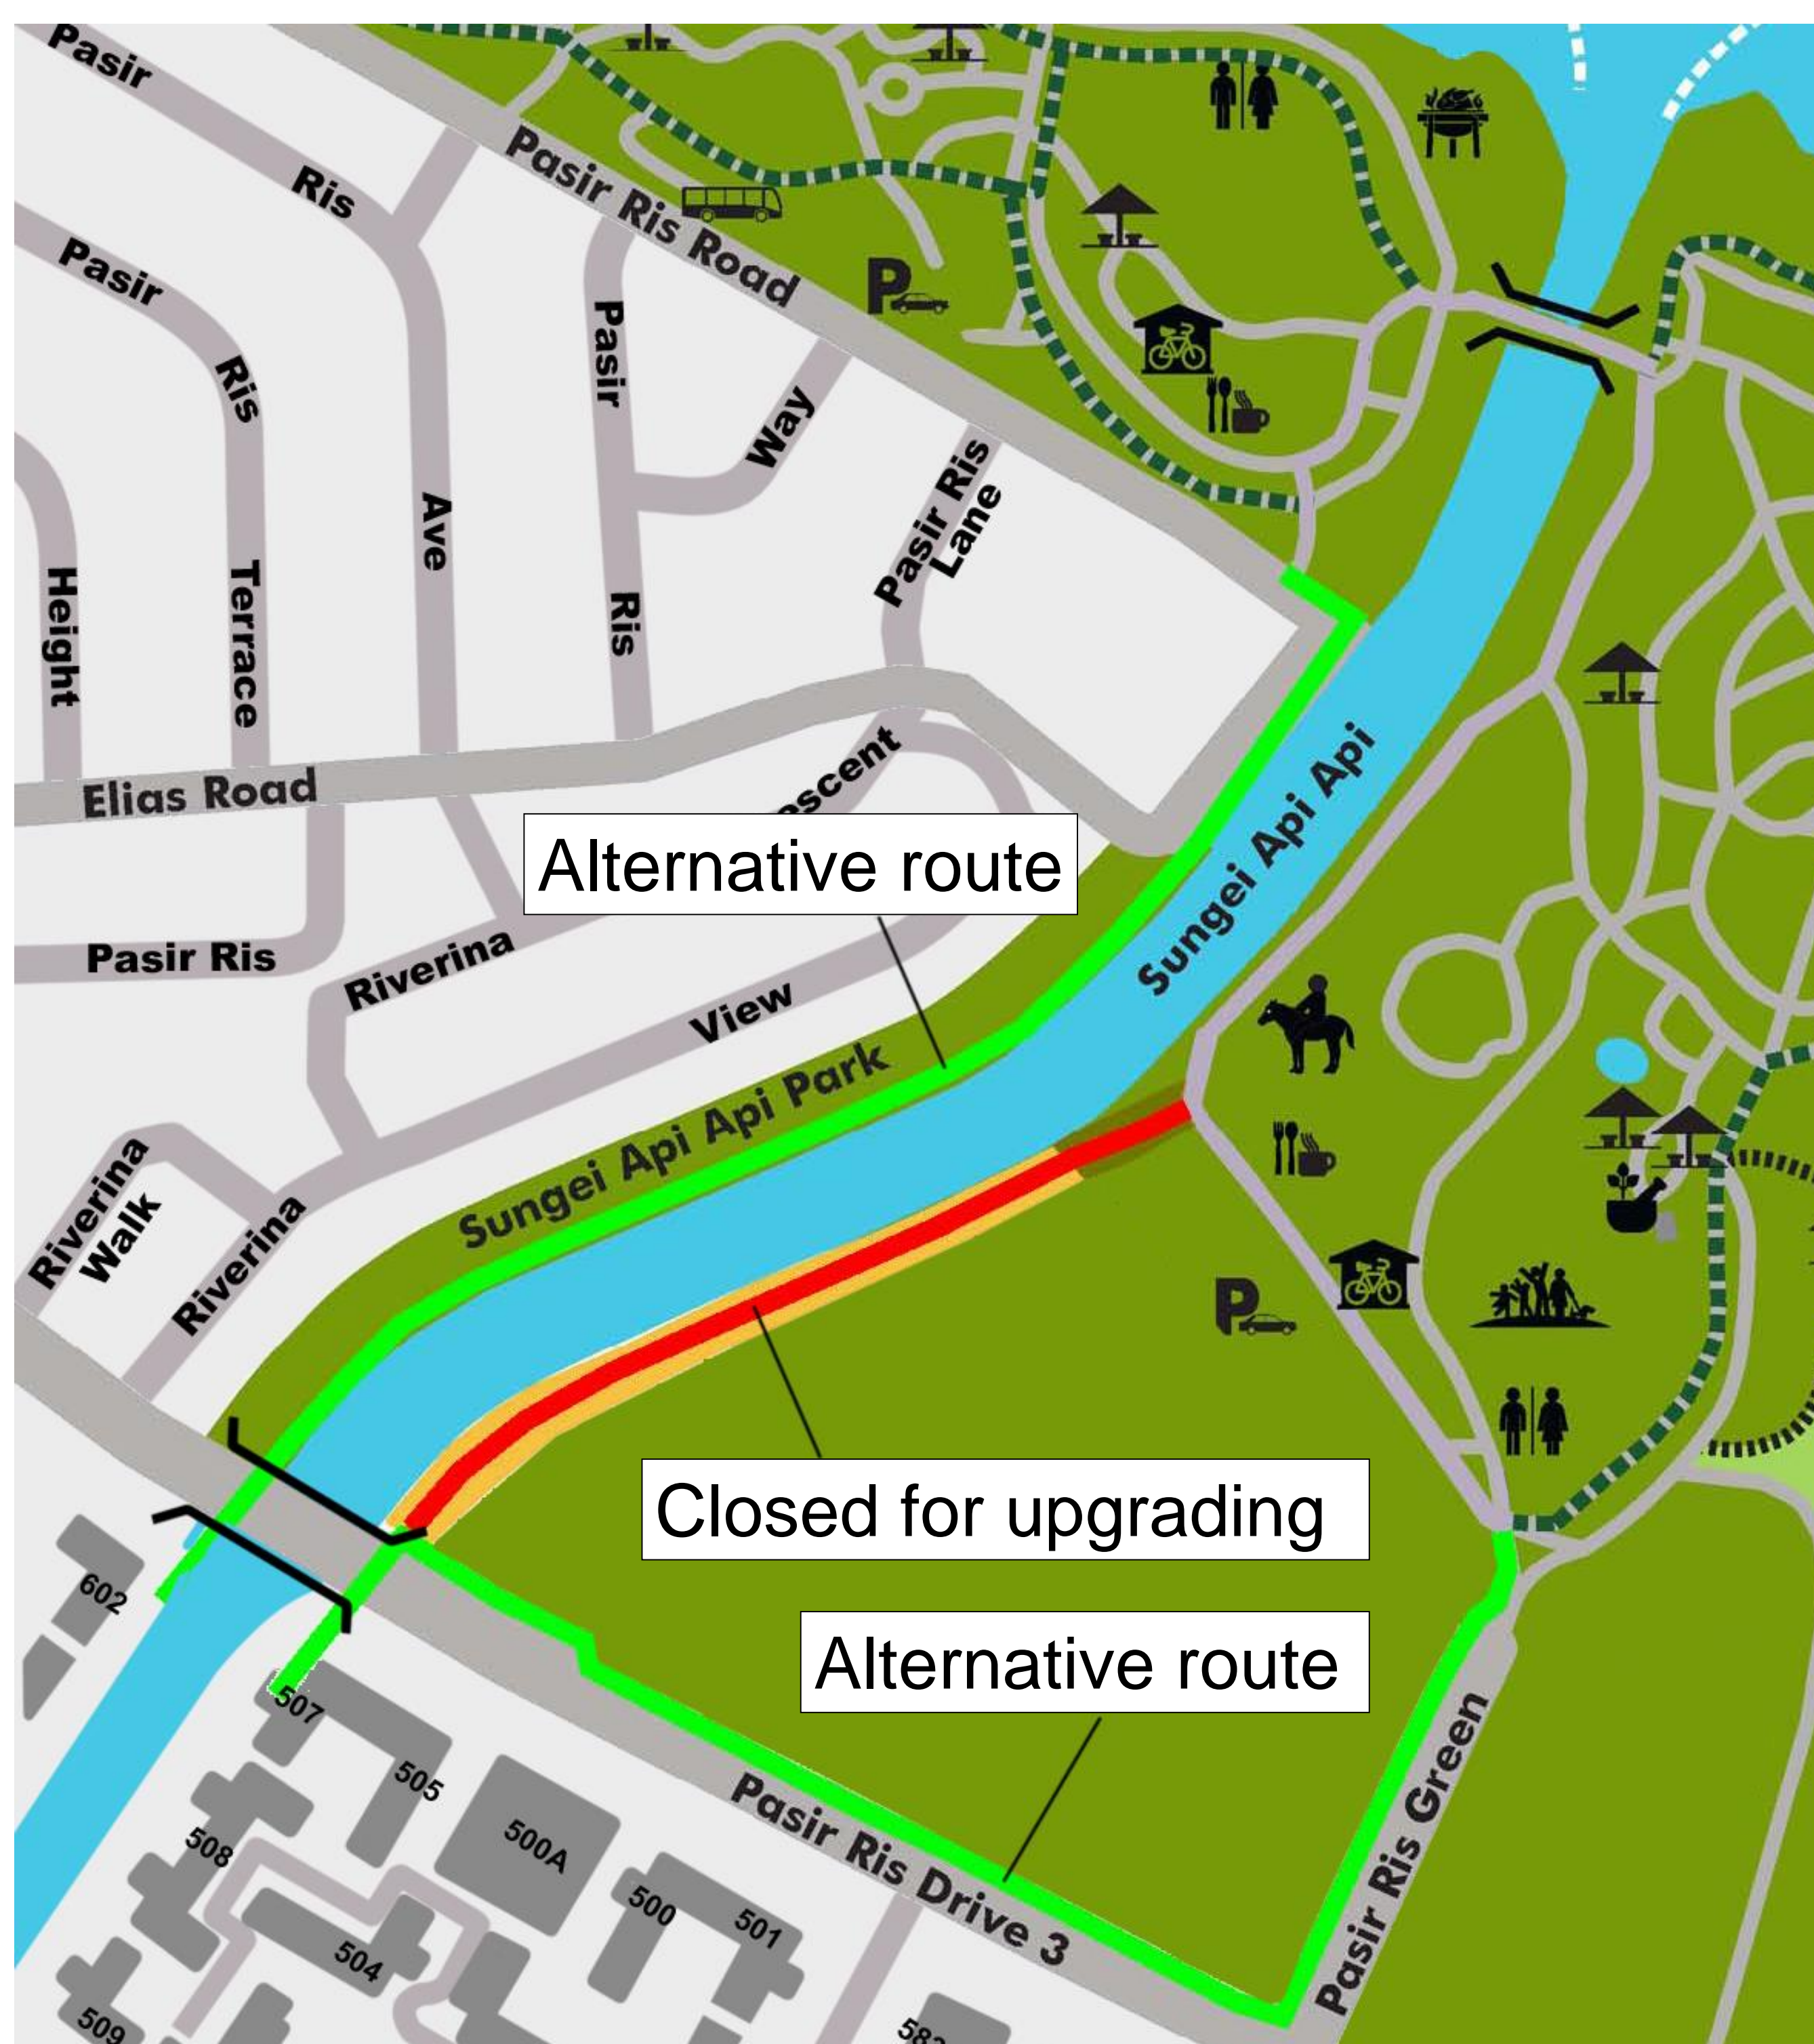

# NOTICE

The path to Pasir Ris Park (marked in **red**) is closed for re-development from End June 2017.

Please use the alternative routes (marked in **green**) to access the park.

Expected completion date:  
**End January 2018**