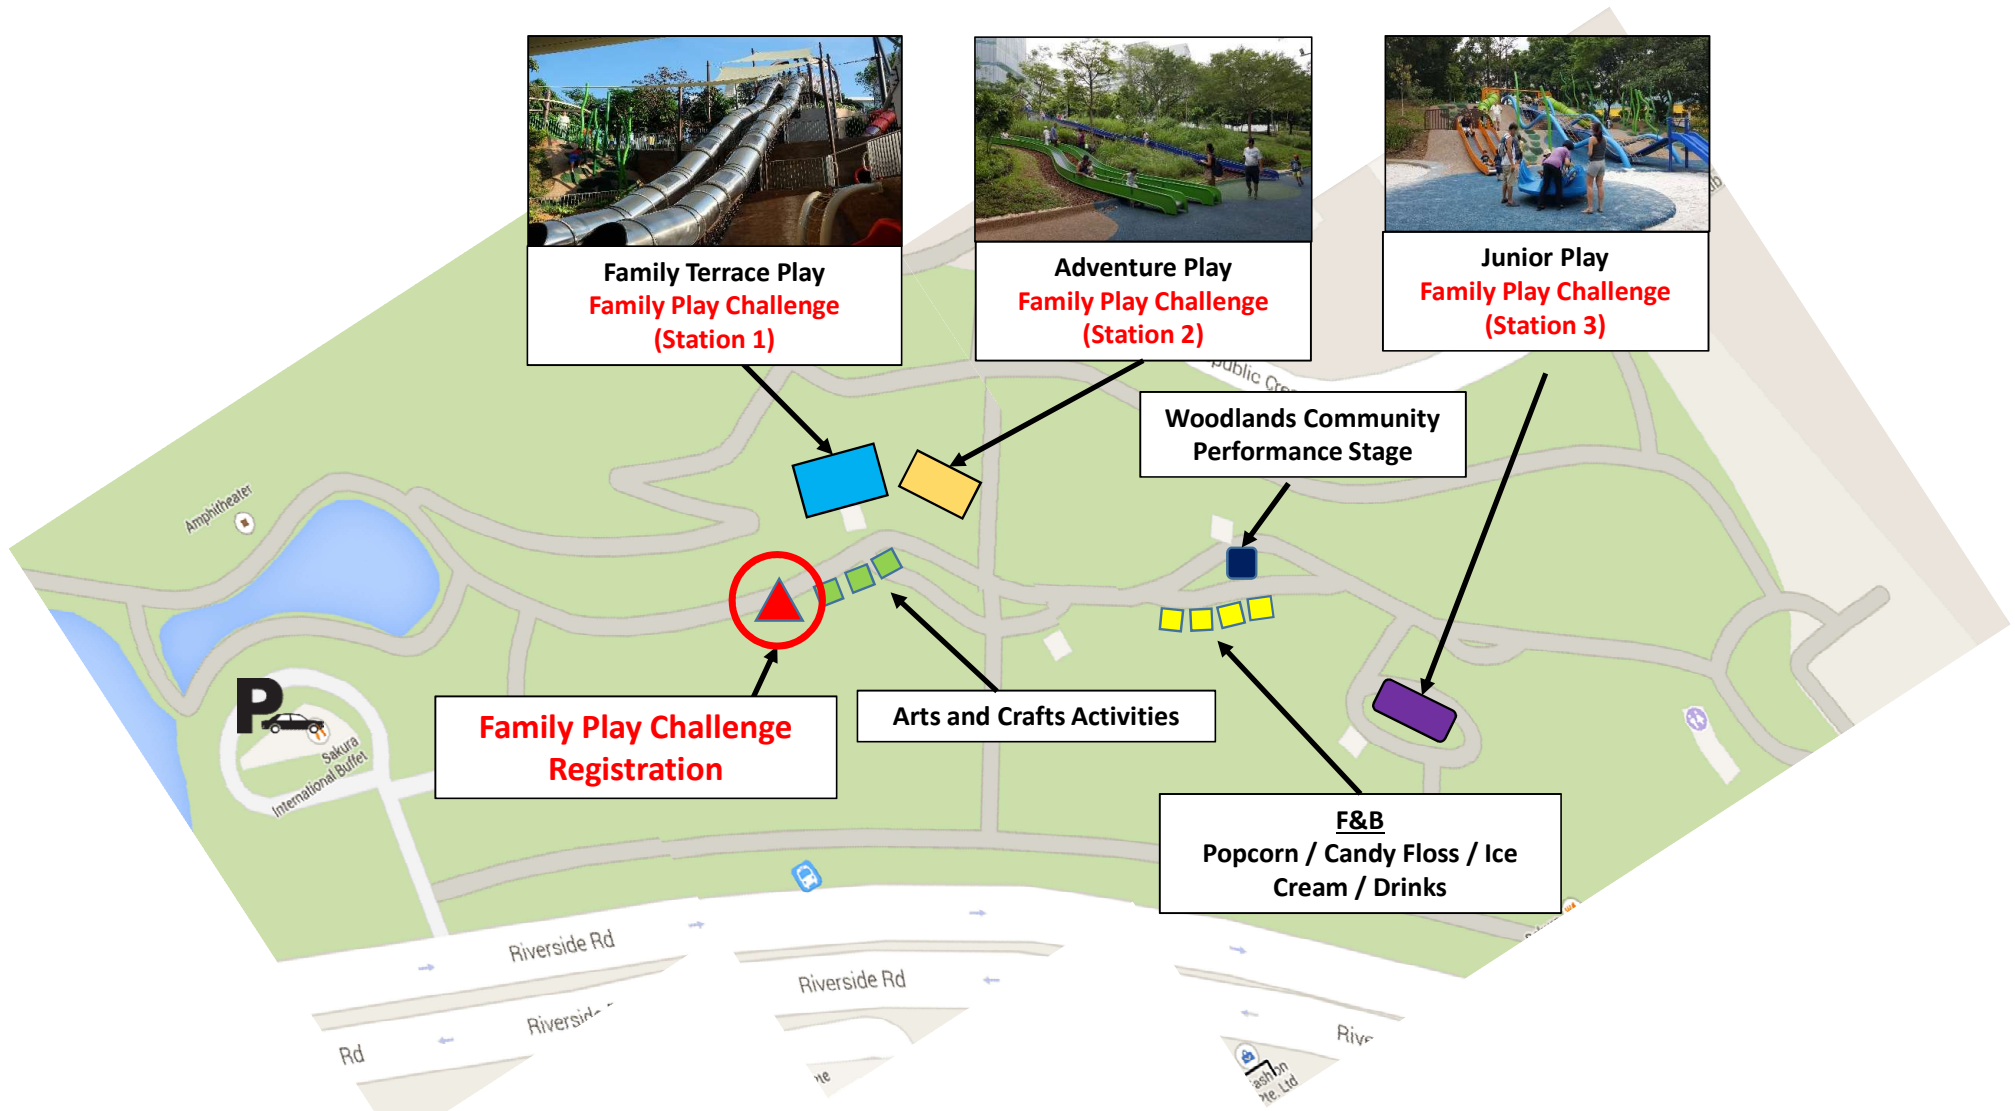

WOODLANDS FAMILY DAY

Family Play Challenge

11 March 2018

Admiralty Park

How to Play?

- Collect a game card from the Family Play Challenge booth at Admiralty Park
- Visit the playgrounds and complete the challenges:
 - 1) Station 1 - Family Play Terrace
 - 2) Station 2 - Adventure Play
 - 3) Station 3 - Junior Play
- Collect ink-stamps on the game card for every challenge completed from the Game Master located at each station.
- Return the completed game card to the Family Play Challenge booth and redeem your prize.

Family Play Challenge at Admiralty Park

**Family Terrace Play
Family Play Challenge
(Station 1)**

**Adventure Play
Family Play Challenge
(Station 2)**

**Junior Play
Family Play Challenge
(Station 3)**

**Family Play Challenge
Registration**

Arts and Crafts Activities

**Woodlands Community
Performance Stage**

**F&B
Popcorn / Candy Floss / Ice
Cream / Drinks**

Station 1 – Number Hunt at Family Terrace Play

- Put your heads, hands, and feet together to look for and add up numbers hidden in the vicinity.
- Collect a stamp with the correct sum!

Station 2 – Slide Down at Adventure Play

- Everyone just needs to slide down and reach the bottom safely to collect your stamp!

Station 3 – Pass the Message at Junior Play

- Partner up and communicate using sign language to “pass the message”
- 2 players will be given a word each and attempt to guess the other via sign language. A sign language guide is available at the Junior Play zone.
- Pair the words up to receive a stamp!