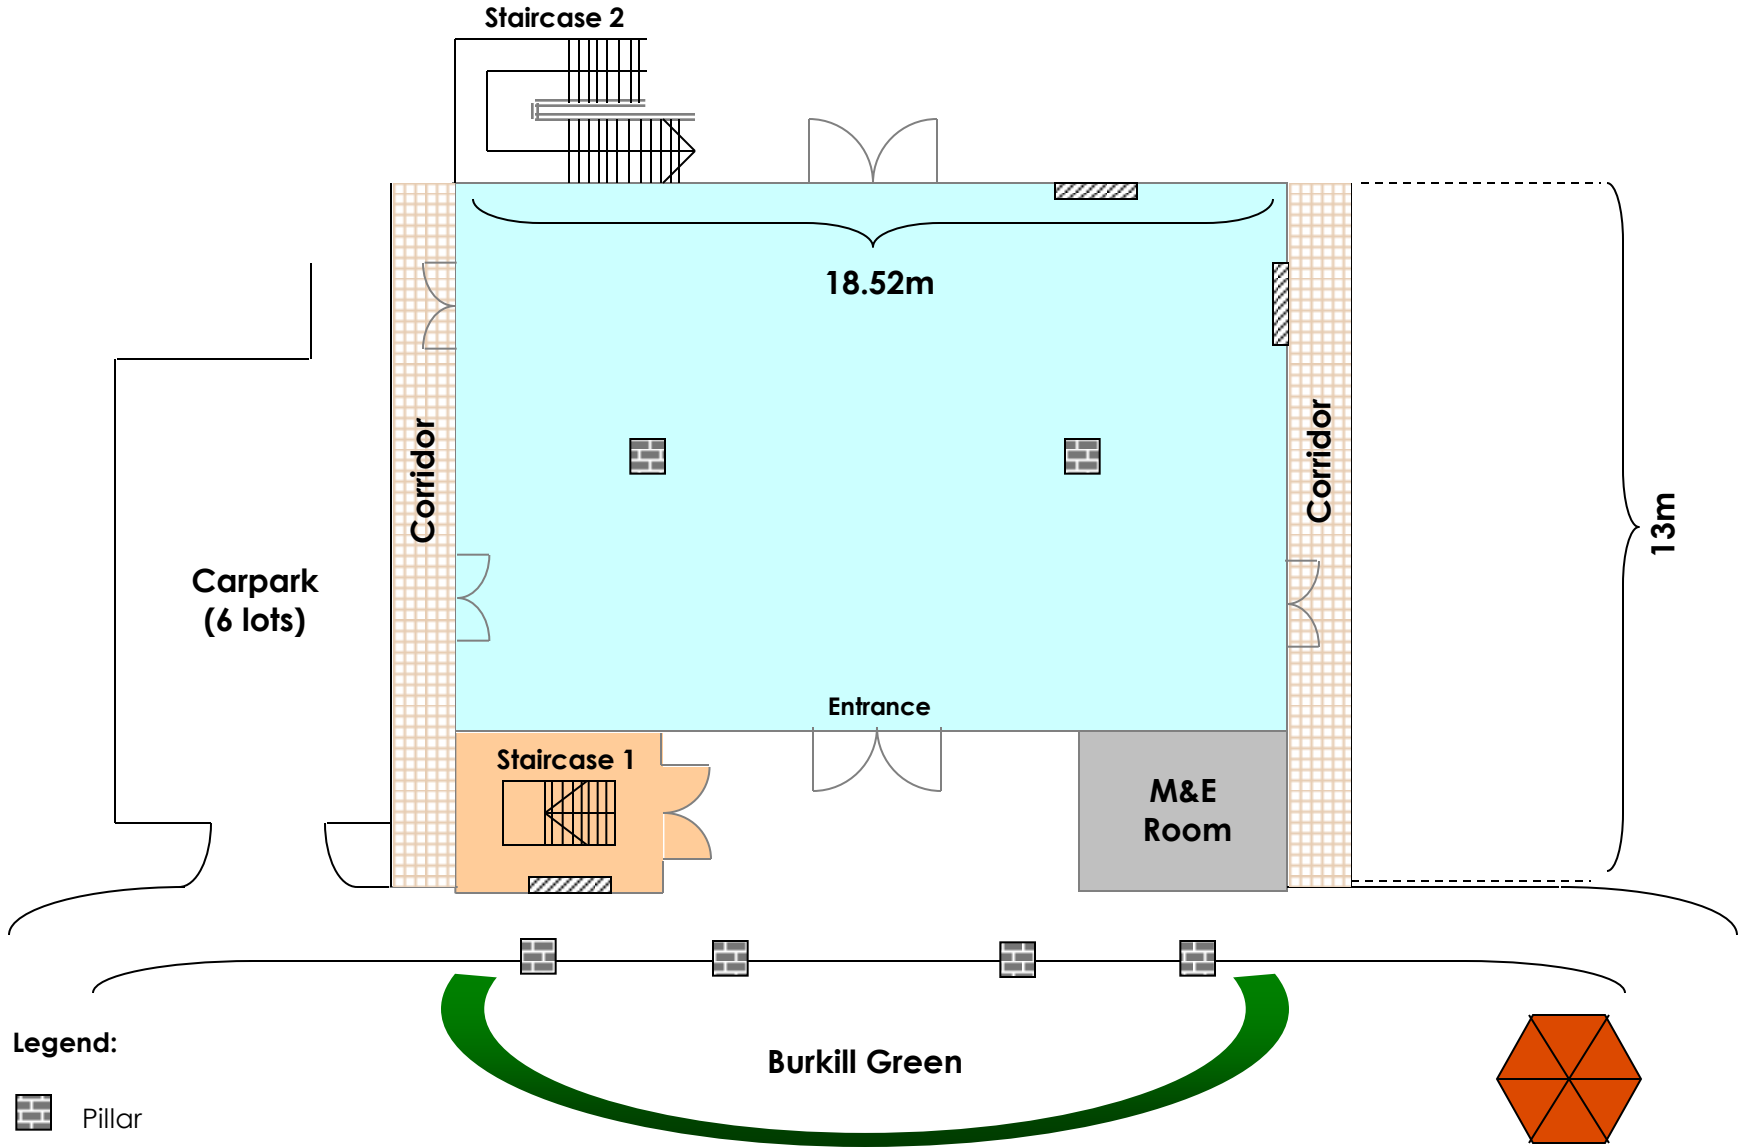

SINGAPORE BOTANIC GARDENS  
BURKILL HALL LEVEL 1  
LAYOUT PLAN

Legend:

Pillar

Window

Gazebo

SINGAPORE BOTANIC GARDENS  
BURKILL HALL LEVEL 2  
LAYOUT PLAN