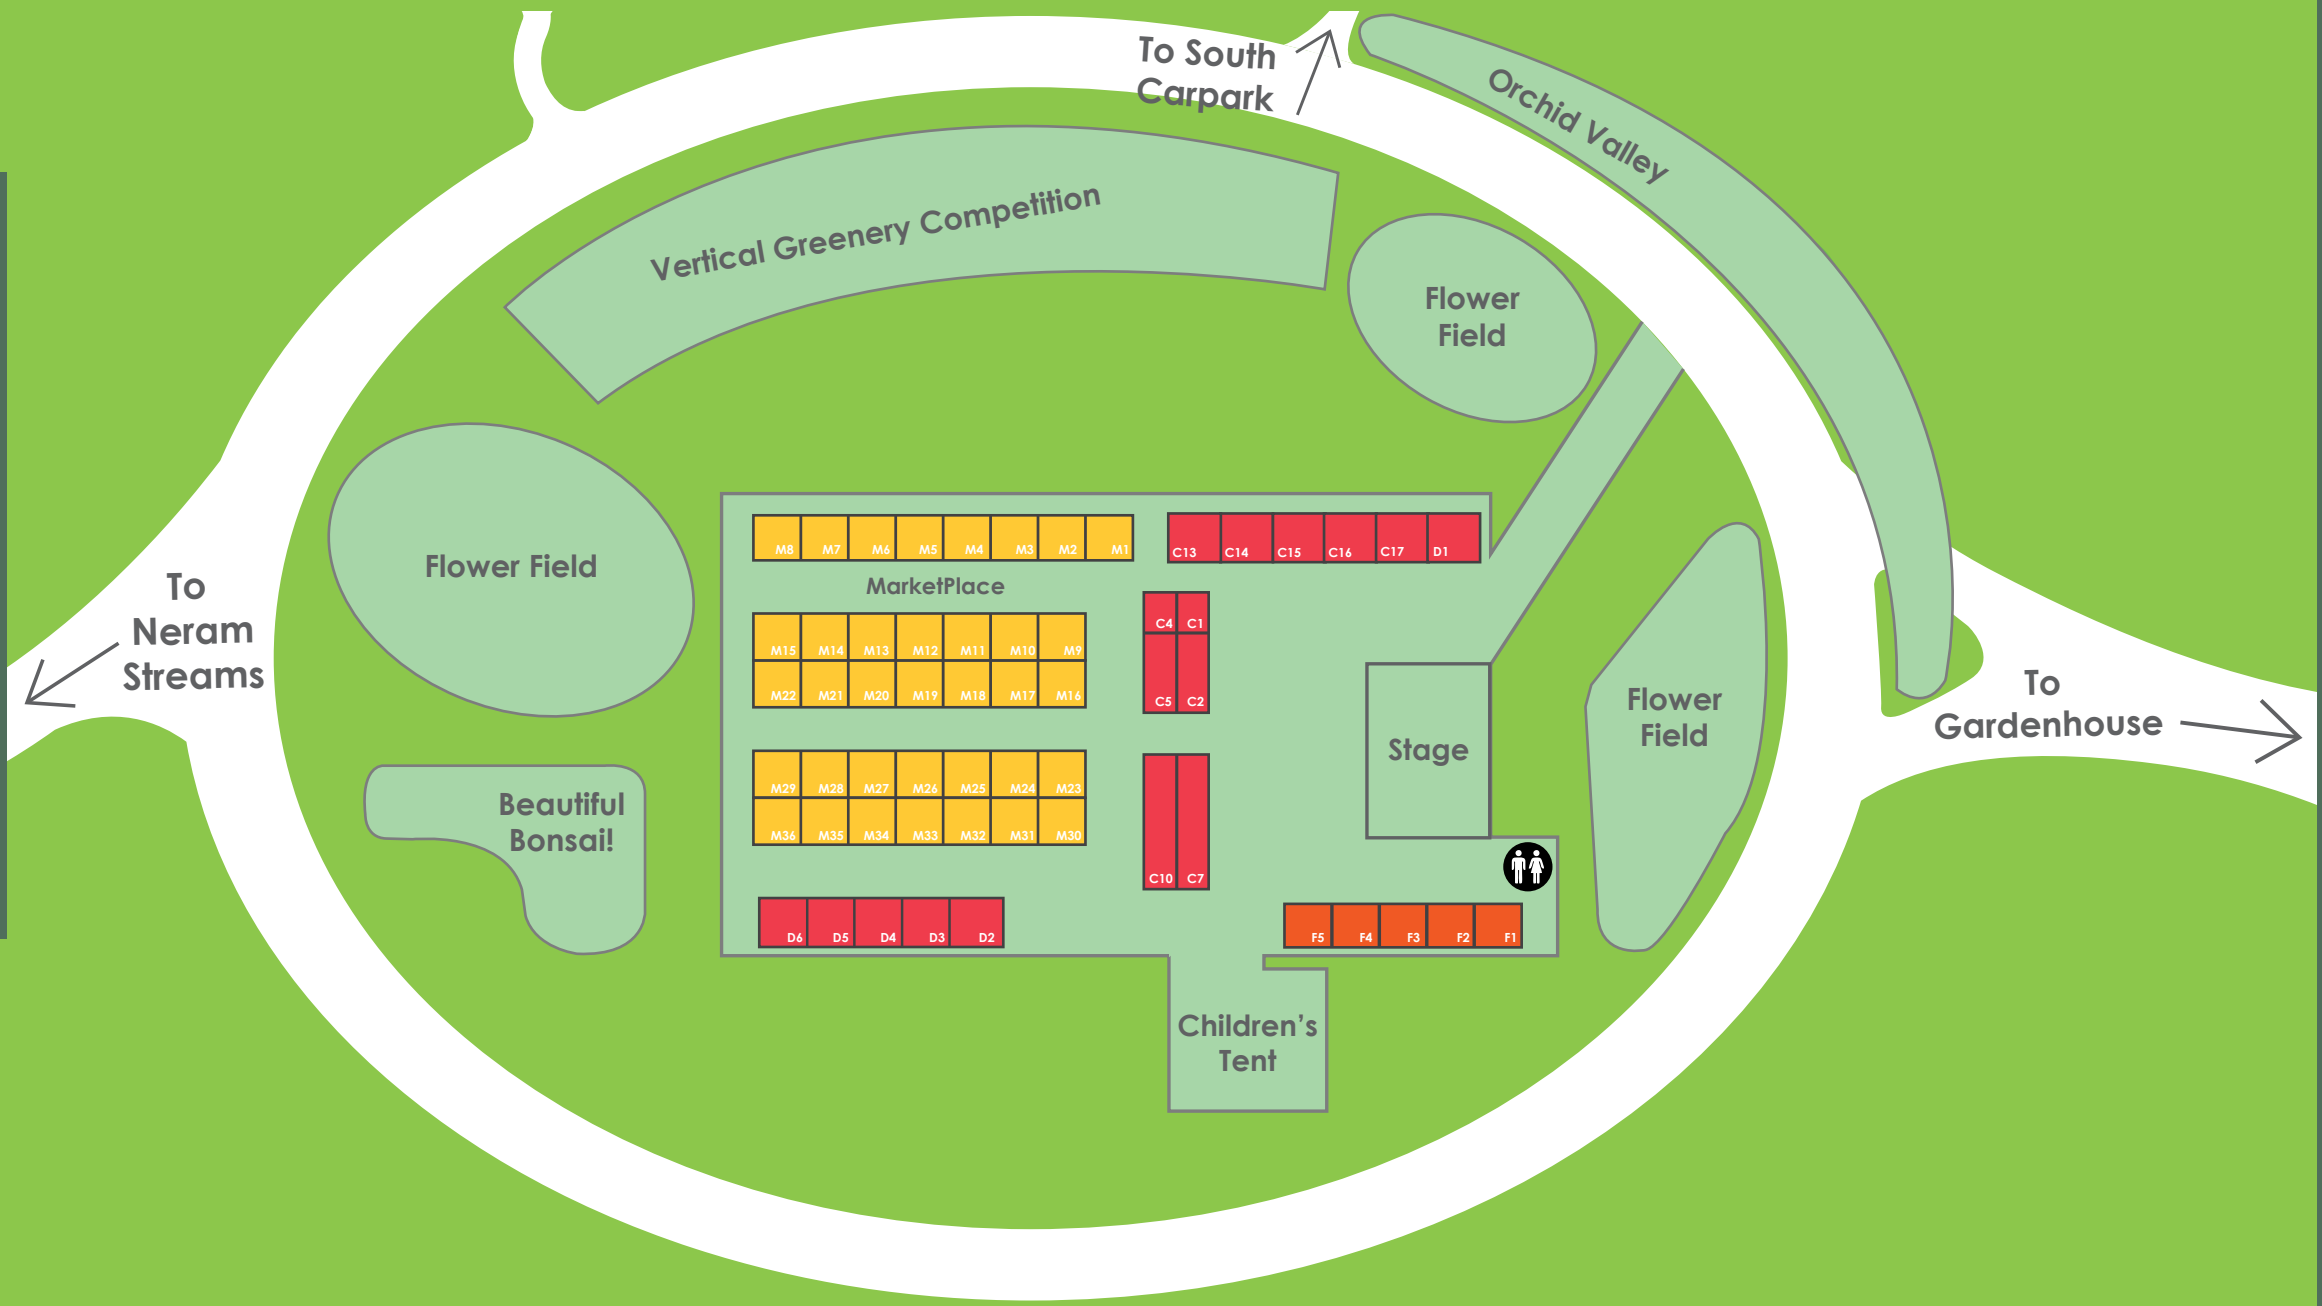

HIGHLIGHTS AT THE OVAL

EXHIBITORS

MarketPlace

F & B

Exhibitor	Booth
BEVERAGES	R05
BLACK BOYS CUBANISE & GAMBIA	R02
FROST ICE POPPS	R01
TAIWAN STREET FOOD	R04
TAKE A BREW	R03

Landscape Industry Showcase (3rd - 5th May)

Exhibitor	Booth
Agricultural Tractor Systems Pte Ltd	D03
B&K Pte Ltd	C13
CKL Landscape Services (S) Pte Ltd	D01
EP Fac Solutions Pte Ltd	R02
Institute of Technical Education (ITE)	C10
M&S Singapore Pte Ltd	C07
M&S Singapore Pte Ltd	C09
Mao Sheng X Technology	C17
MHE-Demag (S) Pte Ltd	D04
Outdoor & Alpine Pte Ltd	D02
Performance Rotors Pte Ltd	C15
S&B New Heavy Equipment Pte Ltd	D06
S&B Pte Ltd	C01
S&B Pte Ltd	C05
T&T (S) Pte Ltd	C14
Wong Fong Engineering Works (1988) Pte Ltd	D05
Workforce Singapore (PWSG)	C04
Zestec Integrated Pte Ltd	C16