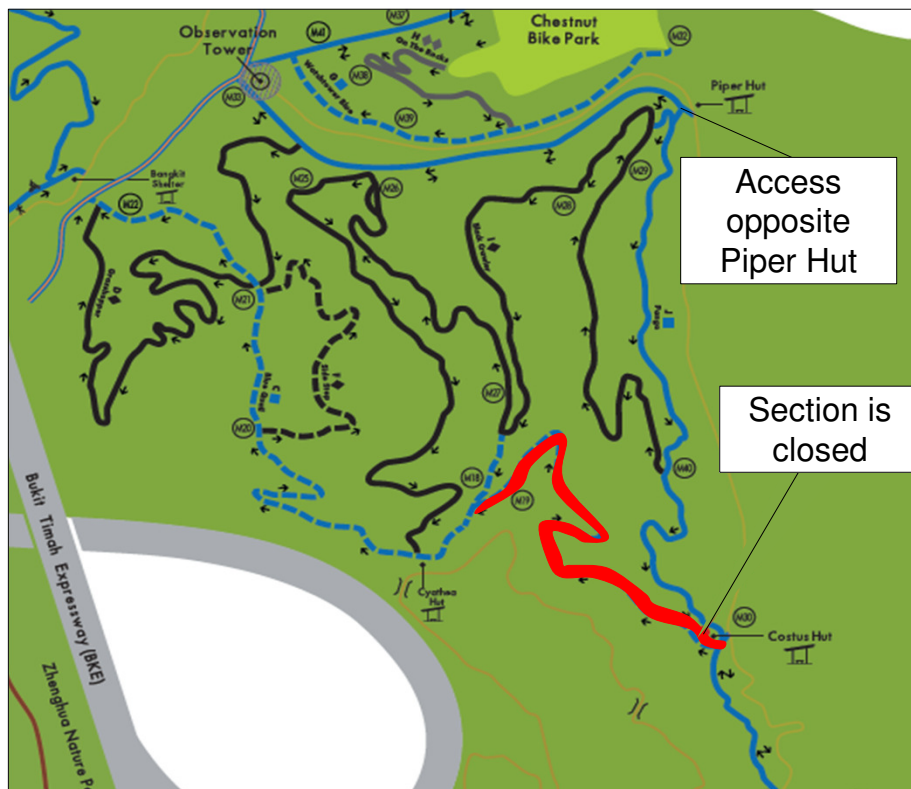

NOTICE

Part of Blue Quail trail at Chestnut Nature Park (indicated in red) is closed for slope repair.

Please access the rest of the Blue Quail trail via the Black Crawler trail opposite of Piper Hut.

Expected completion date: December 2026